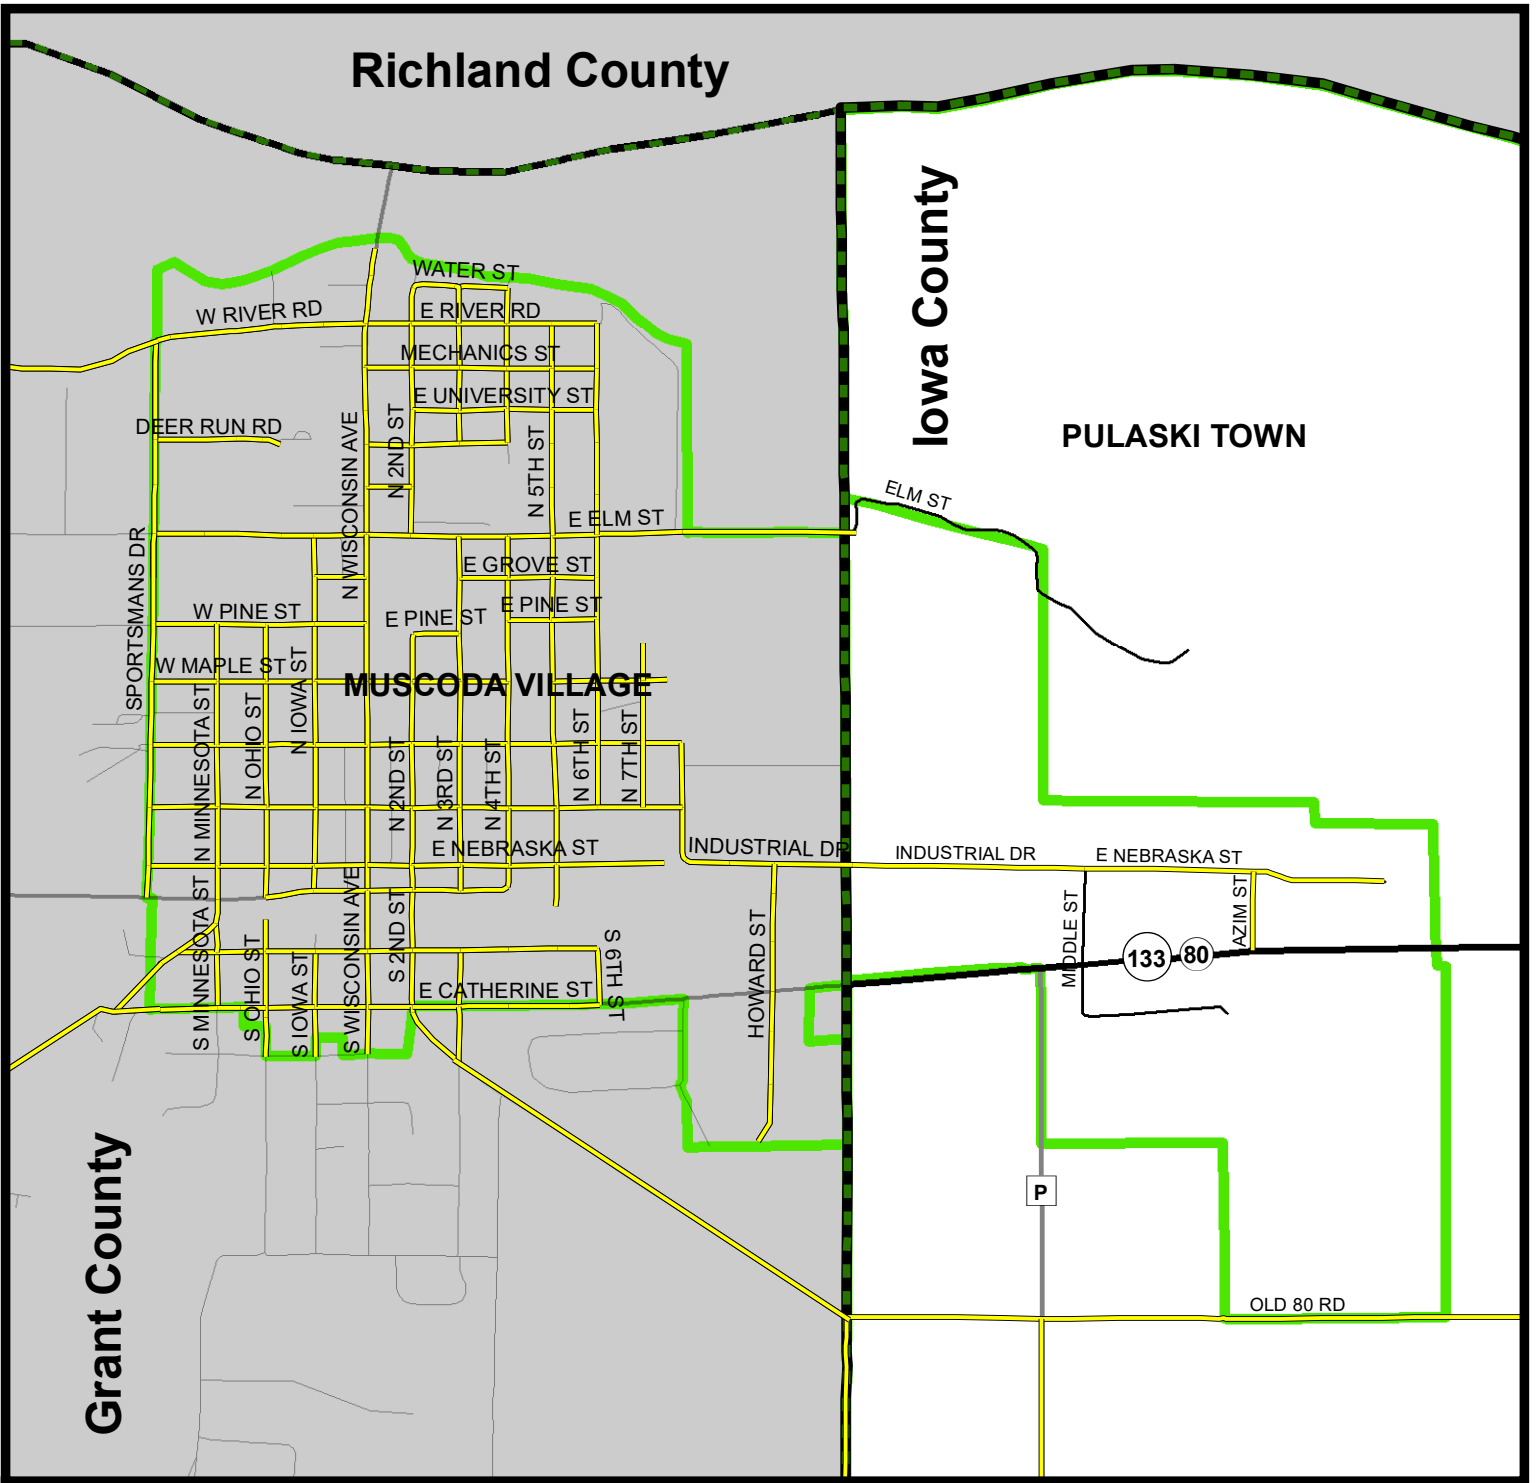

Richland County

Iowa County

PULASKI TOWN

MUSCODA VILLAGE

Grant County

Legend

1. ATV/UTV Routes Based on Municipal/County Ordinance
   - ATV/UTV Trail (Cheese Country Trail)
   - US Highways
   - State Roads
   - County Roads
   - Local Roads
   - Municipal Boundaries
   - Iowa County Boundary
   - Other County Boundaries
   - Municipalities without approved ATV/UTV Routes
2. (Note: No state highways are routes outside of the village/city limits unless specifically noted on these maps)

Village of Muscoda Iowa County, WI

ATV/UTV Routes Map

Date Prepared: 6/20/2022

Sources: Iowa County Highway Commission (2022),
US Census Tigerline Shapefiles (2021)
Iowa County GIS Data (2021)

This map is not a survey of the actual boundary of any property this map depicts. This map is not a legally recorded map and is not intended to be one. SWWRPC is not responsible for any inaccuracies herein contained.