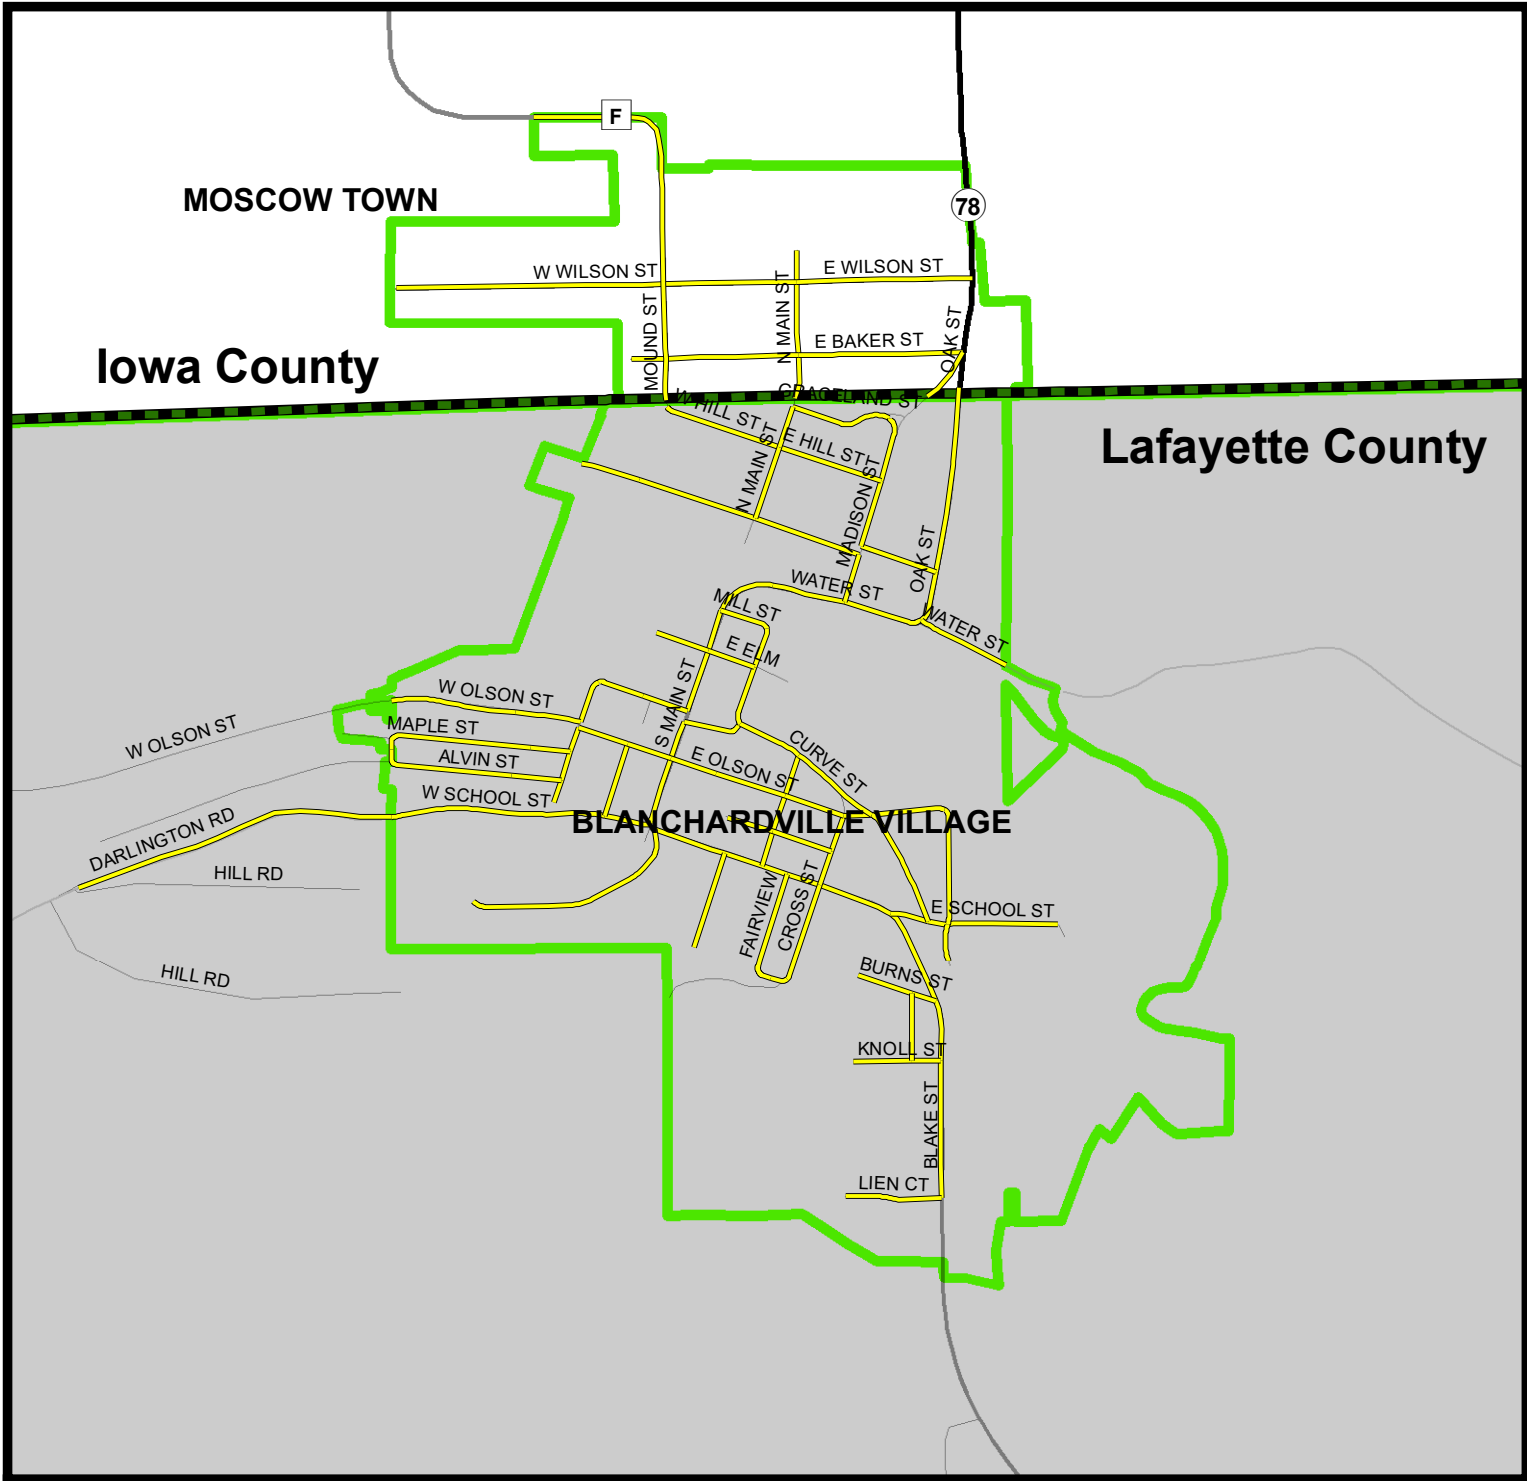

(Note: No state highways are routes outside of the village/city limits unless specifically noted on these maps)

Village of Avoca Iowa County, WI

ATV/UTV Routes Map

Date Prepared: 6/20/2022

Sources: Iowa County Highway Commission (2022),
US Census Tigerline Shapefiles (2021)
Iowa County GIS Data (2021)

Legend

-  ATV/UTV Routes Based on Municipal/County Ordinance
-  ATV/UTV Trail (Cheese Country Trail)
-  US Highways
-  State Roads
-  County Roads
-  Local Roads
-  Municipal Boundaries
-  Iowa County Boundary
-  Other County Boundaries
-  Municipalities without approved ATV/UTV Routes

(Note: No state highways are routes outside of the village/city limits unless specifically noted on these maps)

**Village of Barneveld
Iowa County, WI
ATV/UTV Routes Map**

Date Prepared: 6/20/2022

Sources: Iowa County Highway Commission (2022),
US Census Tigerline Shapefiles (2021)
Iowa County GIS Data (2021)

This map is not a survey of the actual boundary of any property this map depicts. This map is not a legally recorded map and is not intended to be one. SWWRPC is not responsible for any inaccuracies herein contained.