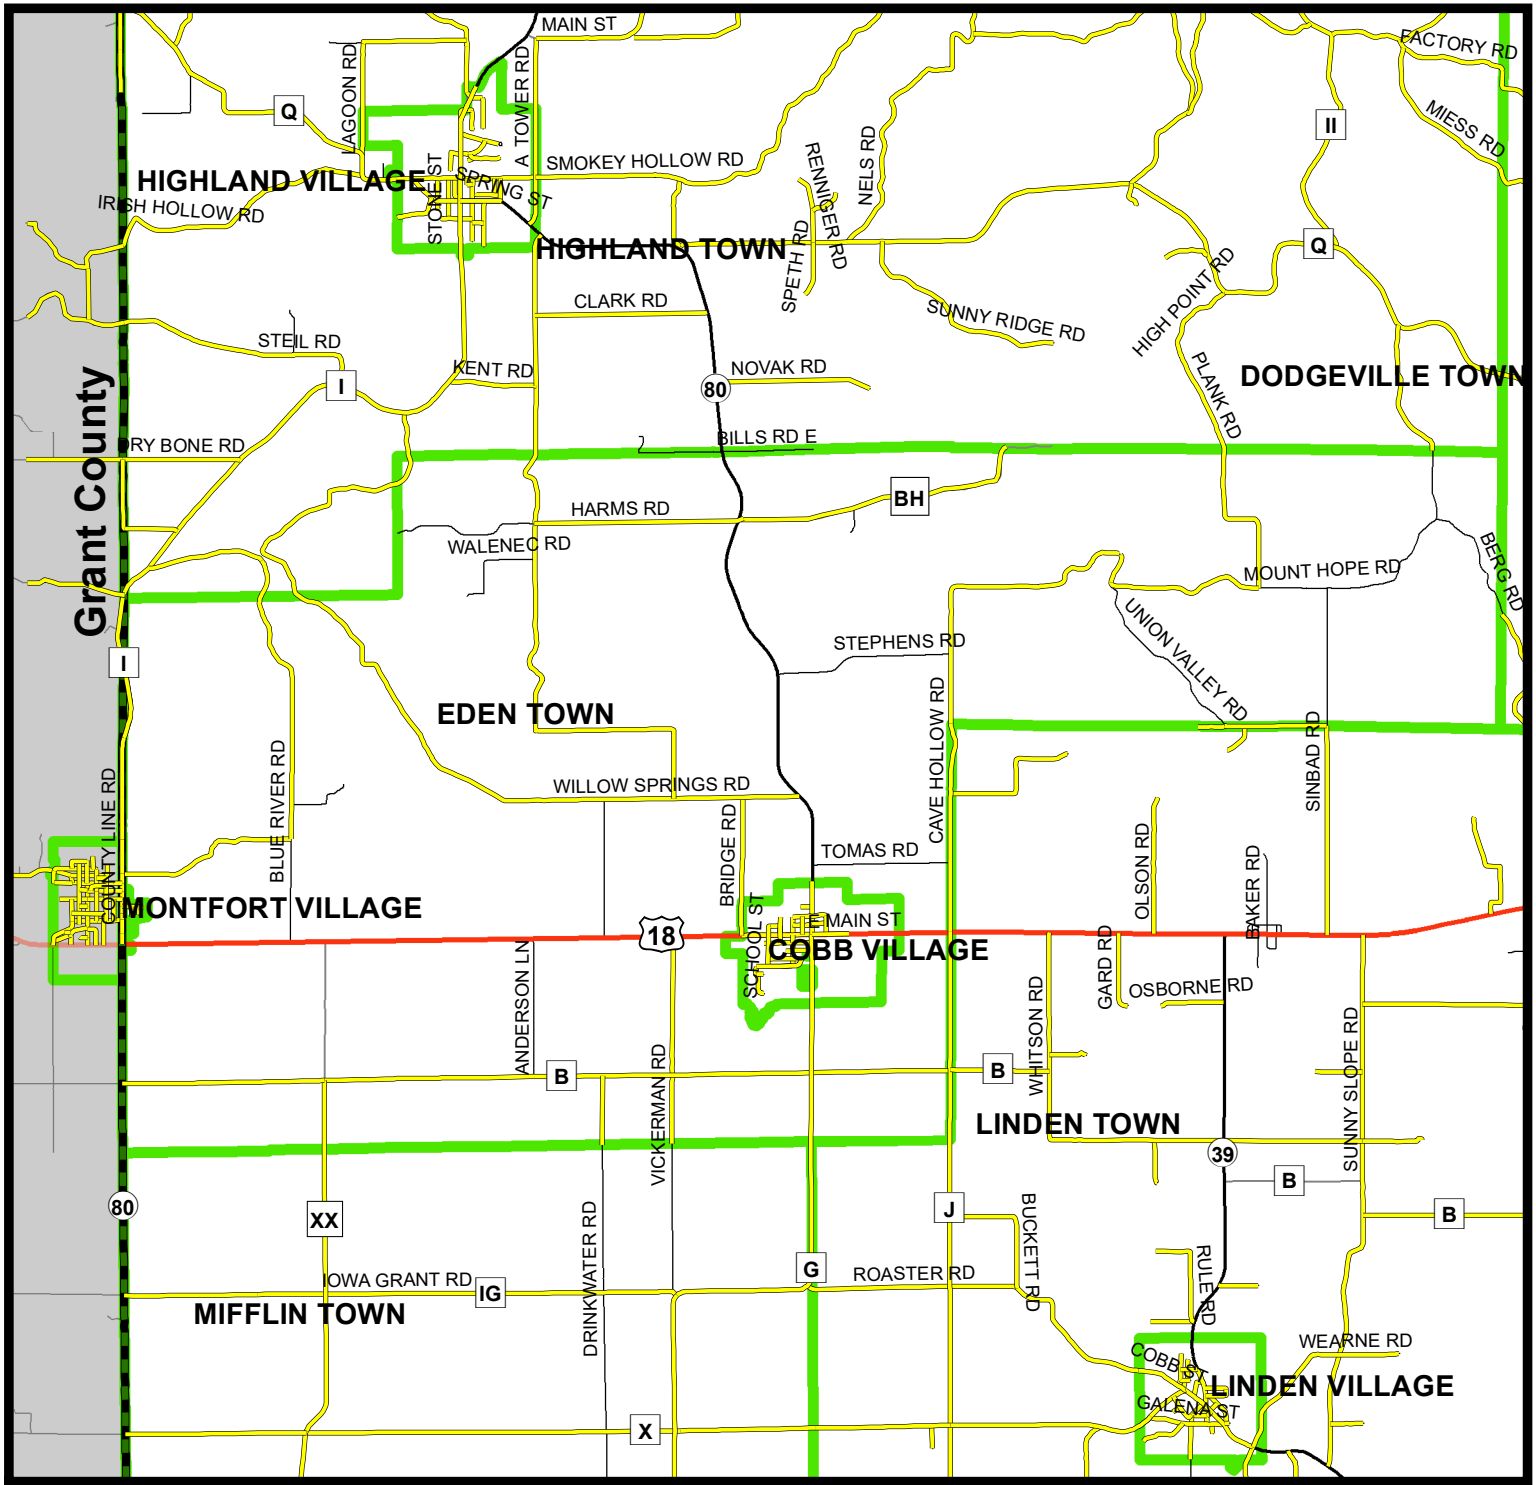

Legend

1. ATV/UTV Routes Based on Municipal/County Ordinance
   - ATV/UTV Trail (Cheese Country Trail)
   - US Highways
   - State Roads
   - County Roads
   - Local Roads
   - Municipal Boundaries
   - Iowa County Boundary
   - Other County Boundaries
   - Municipalities without approved ATV/UTV Routes
2. (Note: No state highways are routes outside of the village/city limits unless specifically noted on these maps)

Town of Eden Iowa County, WI

ATV/UTV Routes Map

Date Prepared: 6/20/2022

Sources: Iowa County Highway Commission (2022),
US Census Tigerline Shapefiles (2021)
Iowa County GIS Data (2021)

This map is not a survey of the actual boundary of any property this map depicts. This map is not a legally recorded map and is not intended to be one. SWWRPC is not responsible for any inaccuracies herein contained.