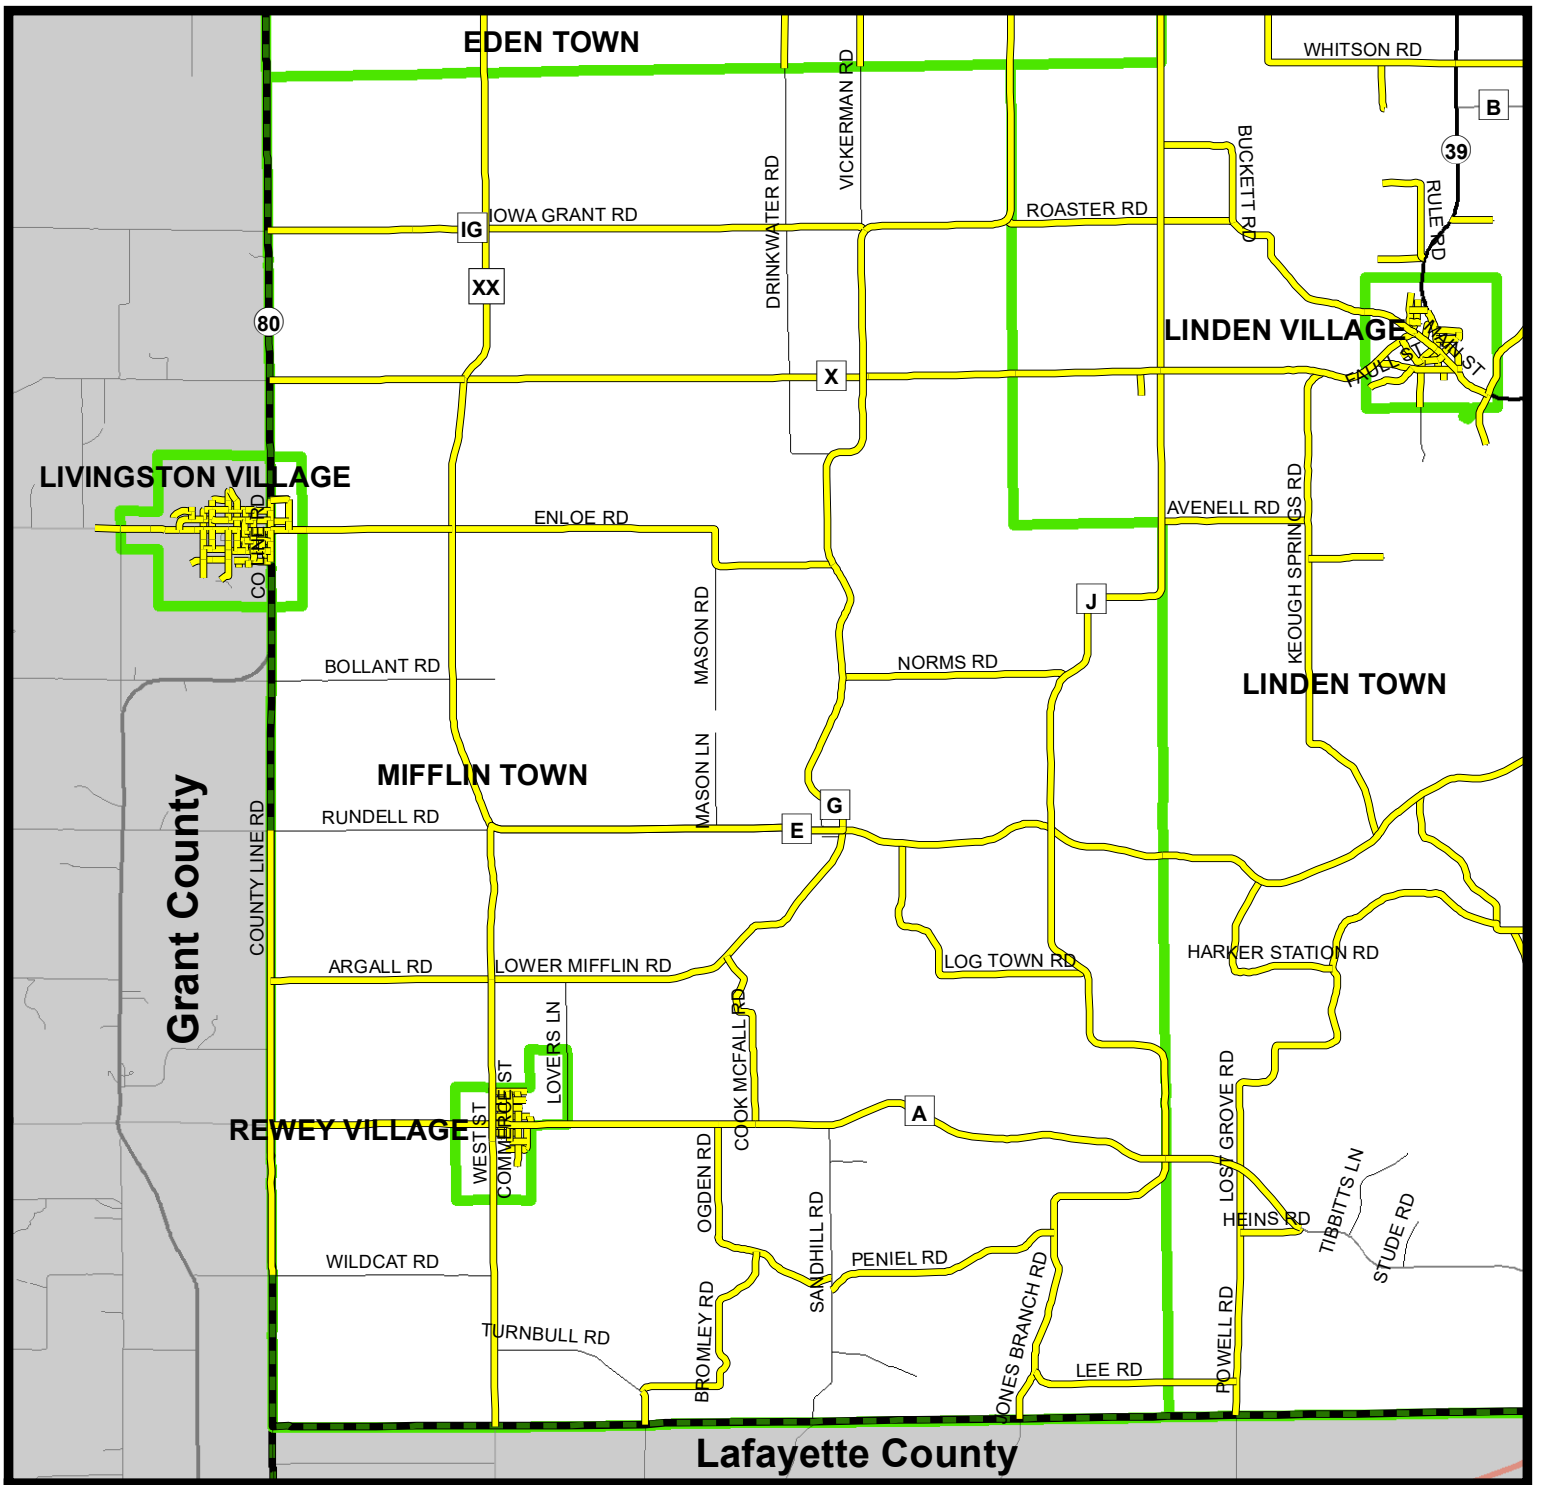

**Town of Linden
Iowa County, WI**

ATV/UTV Routes Map

Date Prepared: 6/20/2022

Sources: Iowa County Highway Commission (2022),
US Census Tigerline Shapefiles (2021)
Iowa County GIS Data (2021)

This map is not a survey of the actual boundary of any property this map depicts. This map is not a legally recorded map and is not intended to be one. SWWRPC is not responsible for any inaccuracies herein contained.