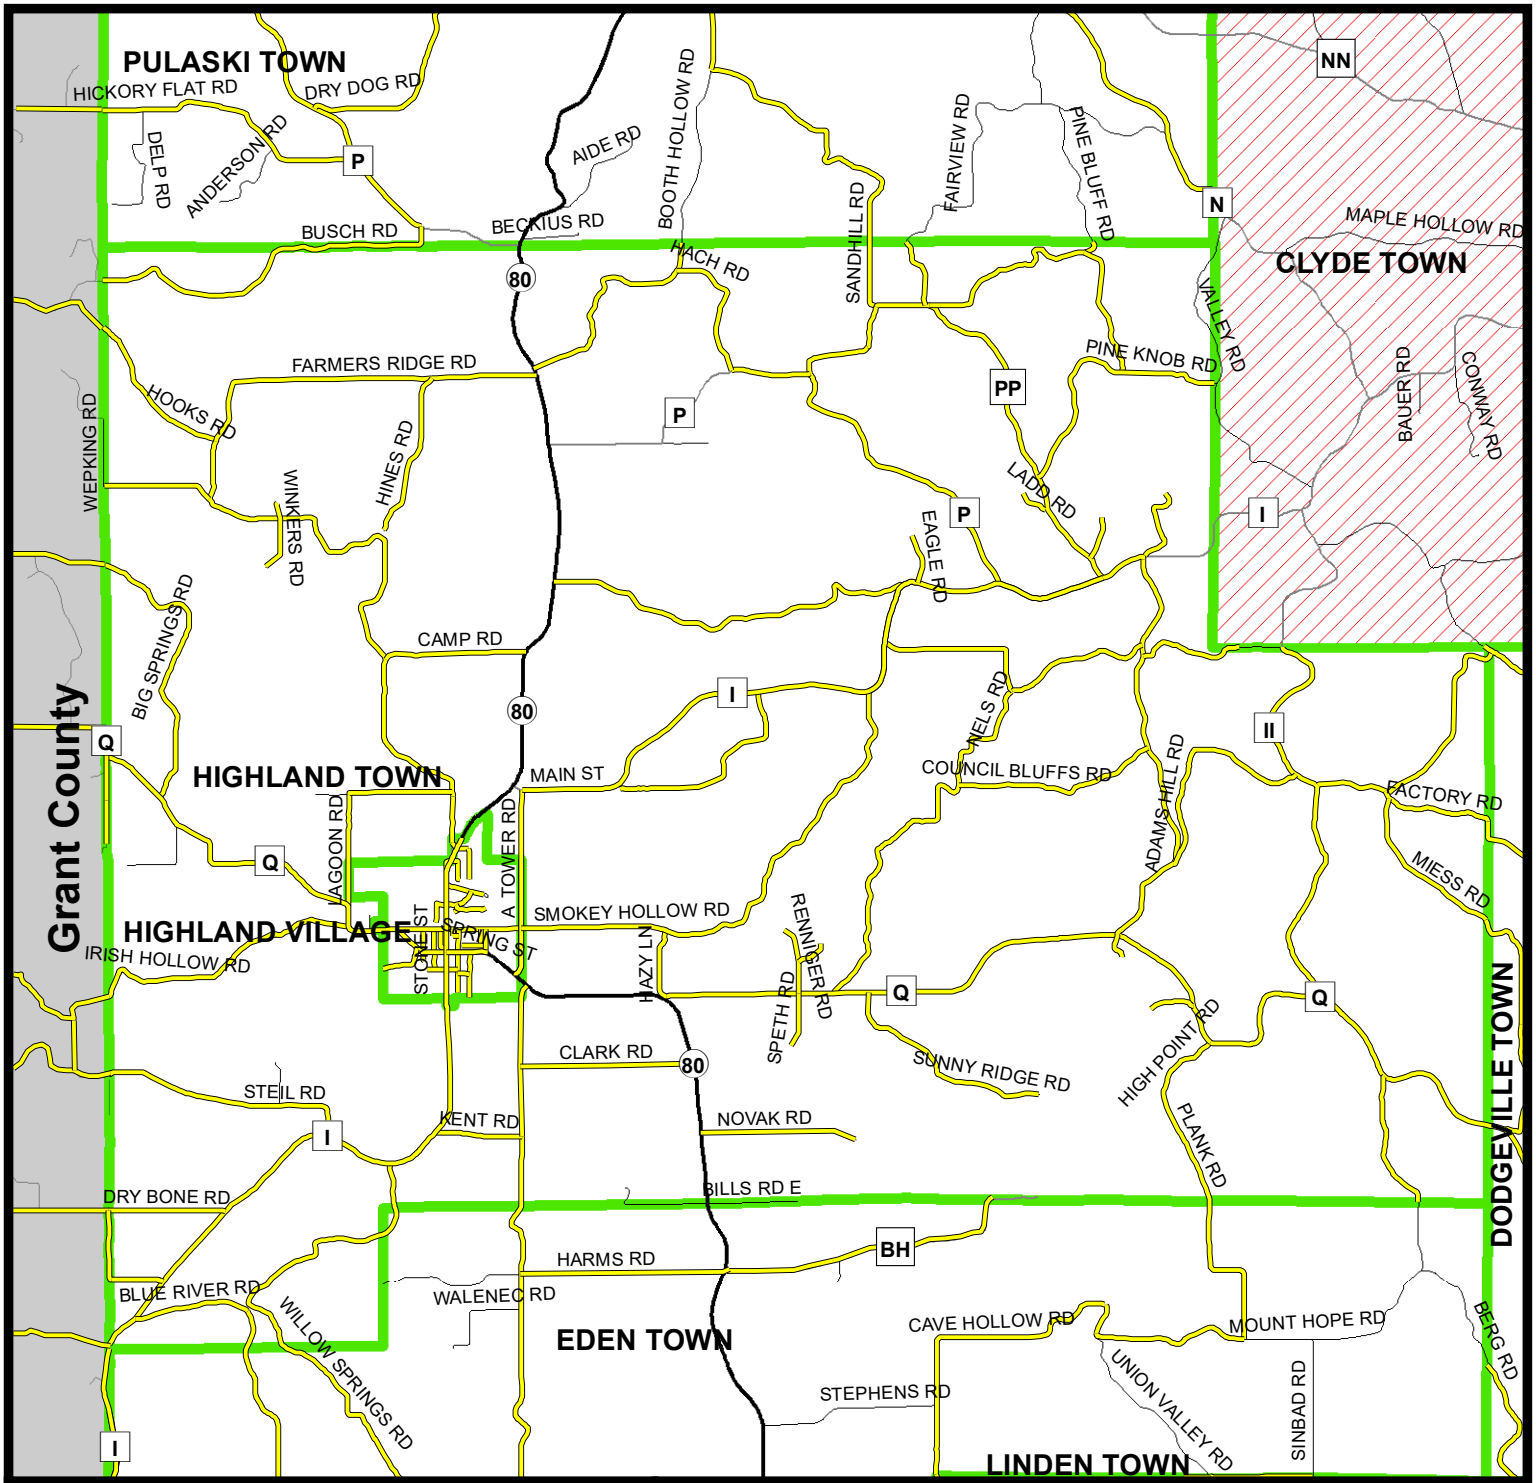

Town of Eden Iowa County, WI

ATV/UTV Routes Map

Date Prepared: 6/20/2022

Sources: Iowa County Highway Commission (2022),
US Census Tigerline Shapefiles (2021)
Iowa County GIS Data (2021)

This map is not a survey of the actual boundary of any property this map depicts. This map is not a legally recorded map and is not intended to be one. SWWRPC is not responsible for any inaccuracies herein contained.