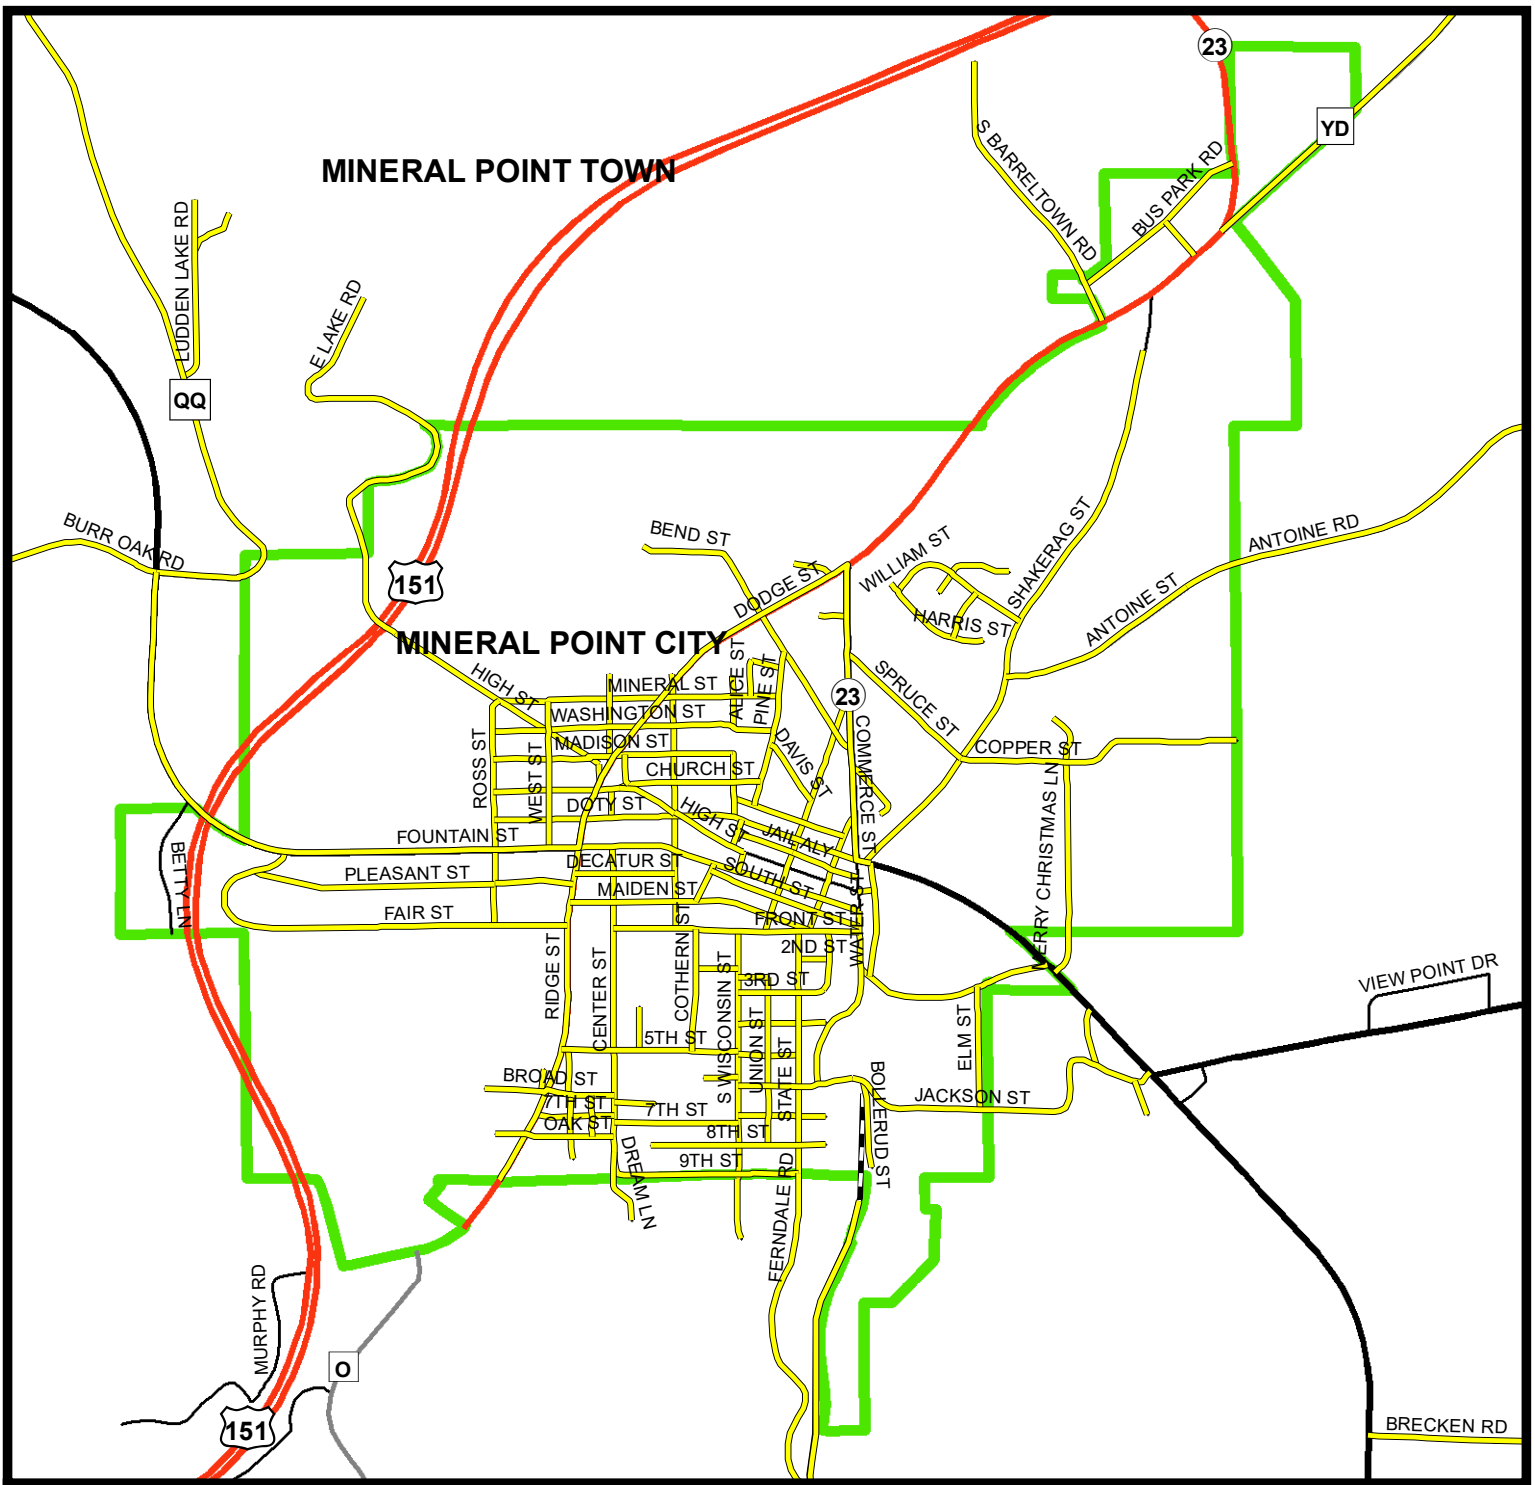

Legend

1. ATV/UTV Routes Based on Municipal/County Ordinance
   - ATV/UTV Trail (Cheese Country Trail)
   - US Highways
   - State Roads
   - County Roads
   - Local Roads
   - Municipal Boundaries
   - Iowa County Boundary
   - Other County Boundaries
   - Municipalities without approved ATV/UTV Routes
2. (Note: No state highways are routes outside of the village/city limits unless specifically noted on these maps)

**City of Mineral Point
Iowa County, WI
ATV/UTV Routes Map**

Date Prepared: 6/20/2022

Sources: Iowa County Highway Commission (2022),
US Census Tigerline Shapefiles (2021)
Iowa County GIS Data (2021)

This map is not a survey of the actual boundary of any property this map depicts. This map is not a legally recorded map and is not intended to be one. SWWRPC is not responsible for any inaccuracies herein contained.