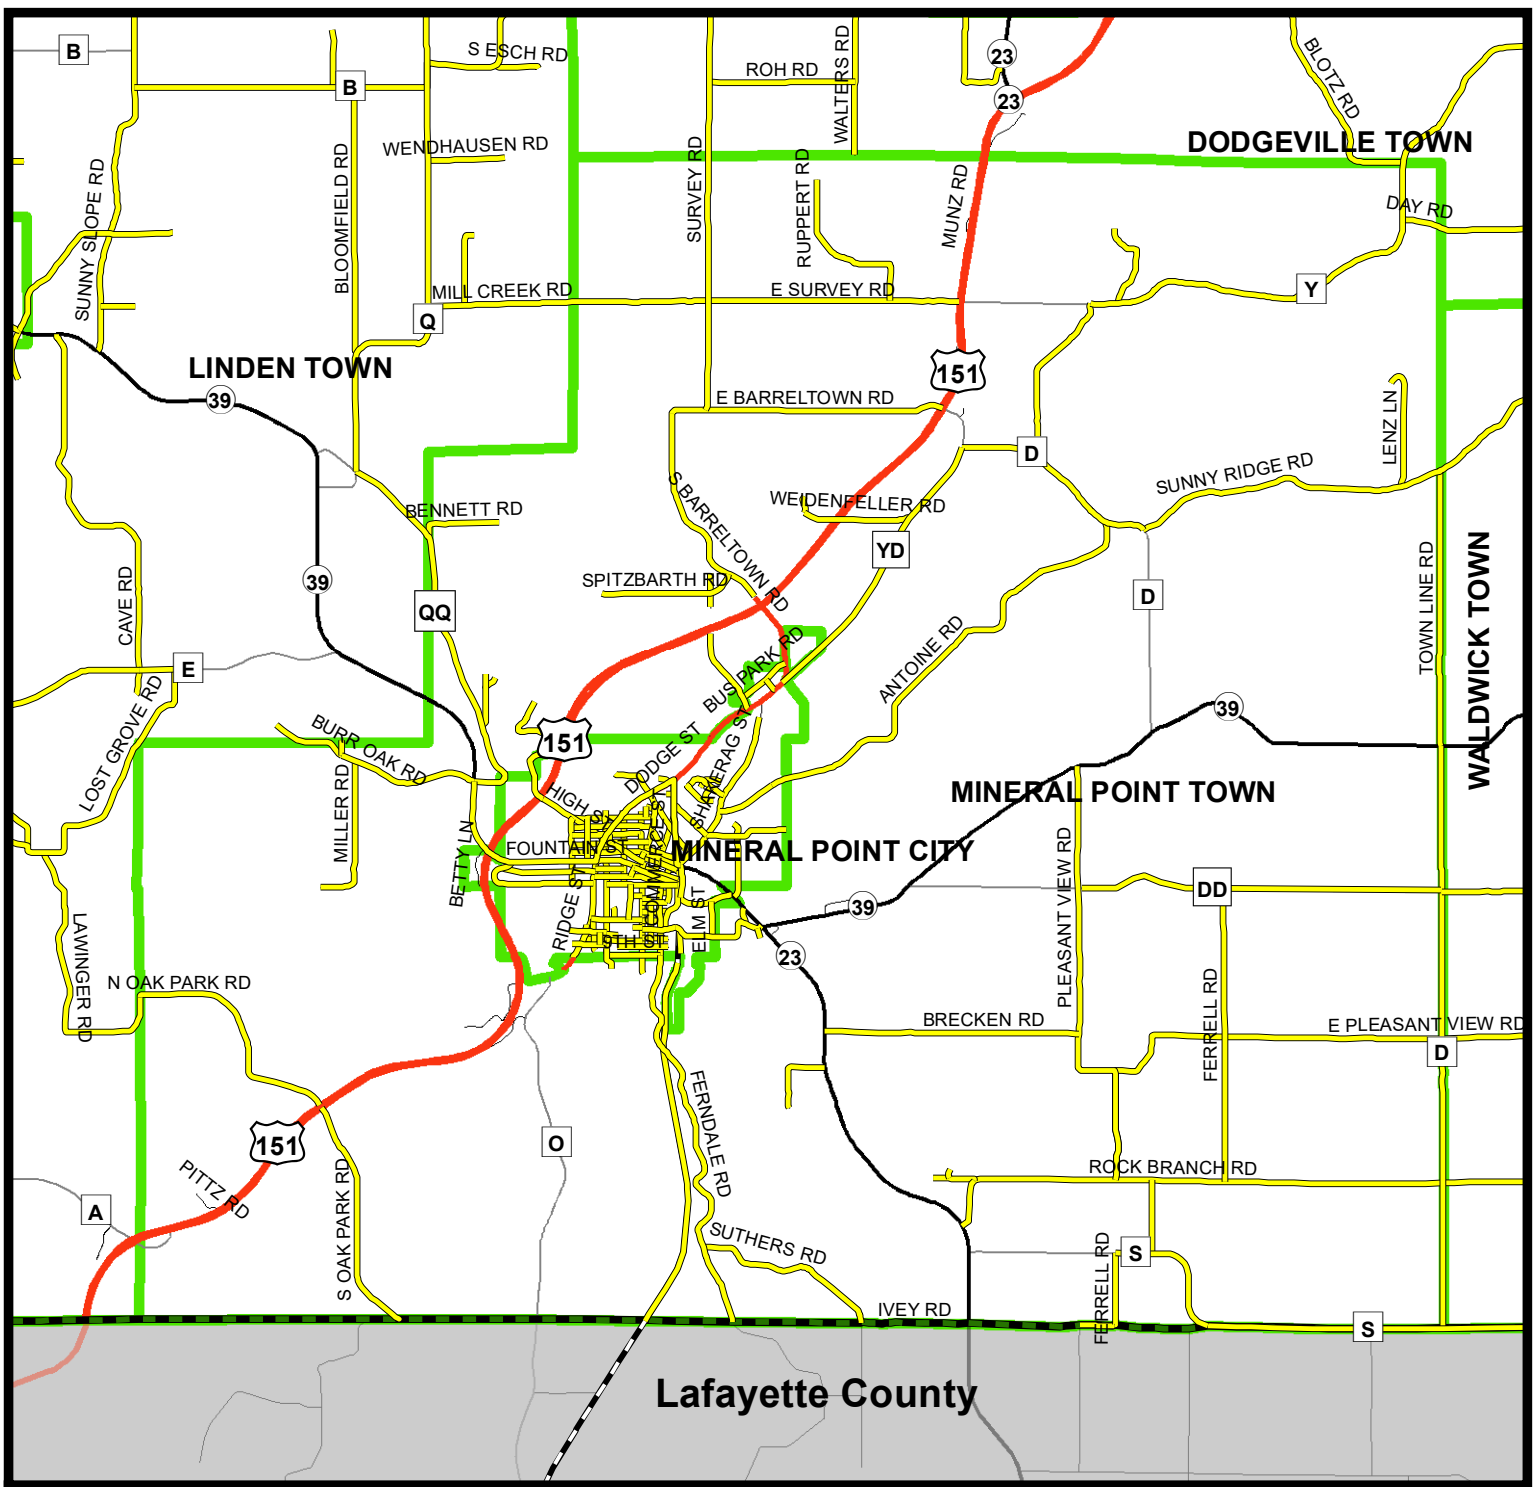

**Town of Mifflin
Iowa County, WI**

ATV/UTV Routes Map

Date Prepared: 6/20/2022

Sources: Iowa County Highway Commission (2022),
US Census Tigerline Shapefiles (2021)
Iowa County GIS Data (2021)

This map is not a survey of the actual boundary of any property this map depicts. This map is not a legally recorded map and is not intended to be one. SWWRPC is not responsible for any inaccuracies herein contained.