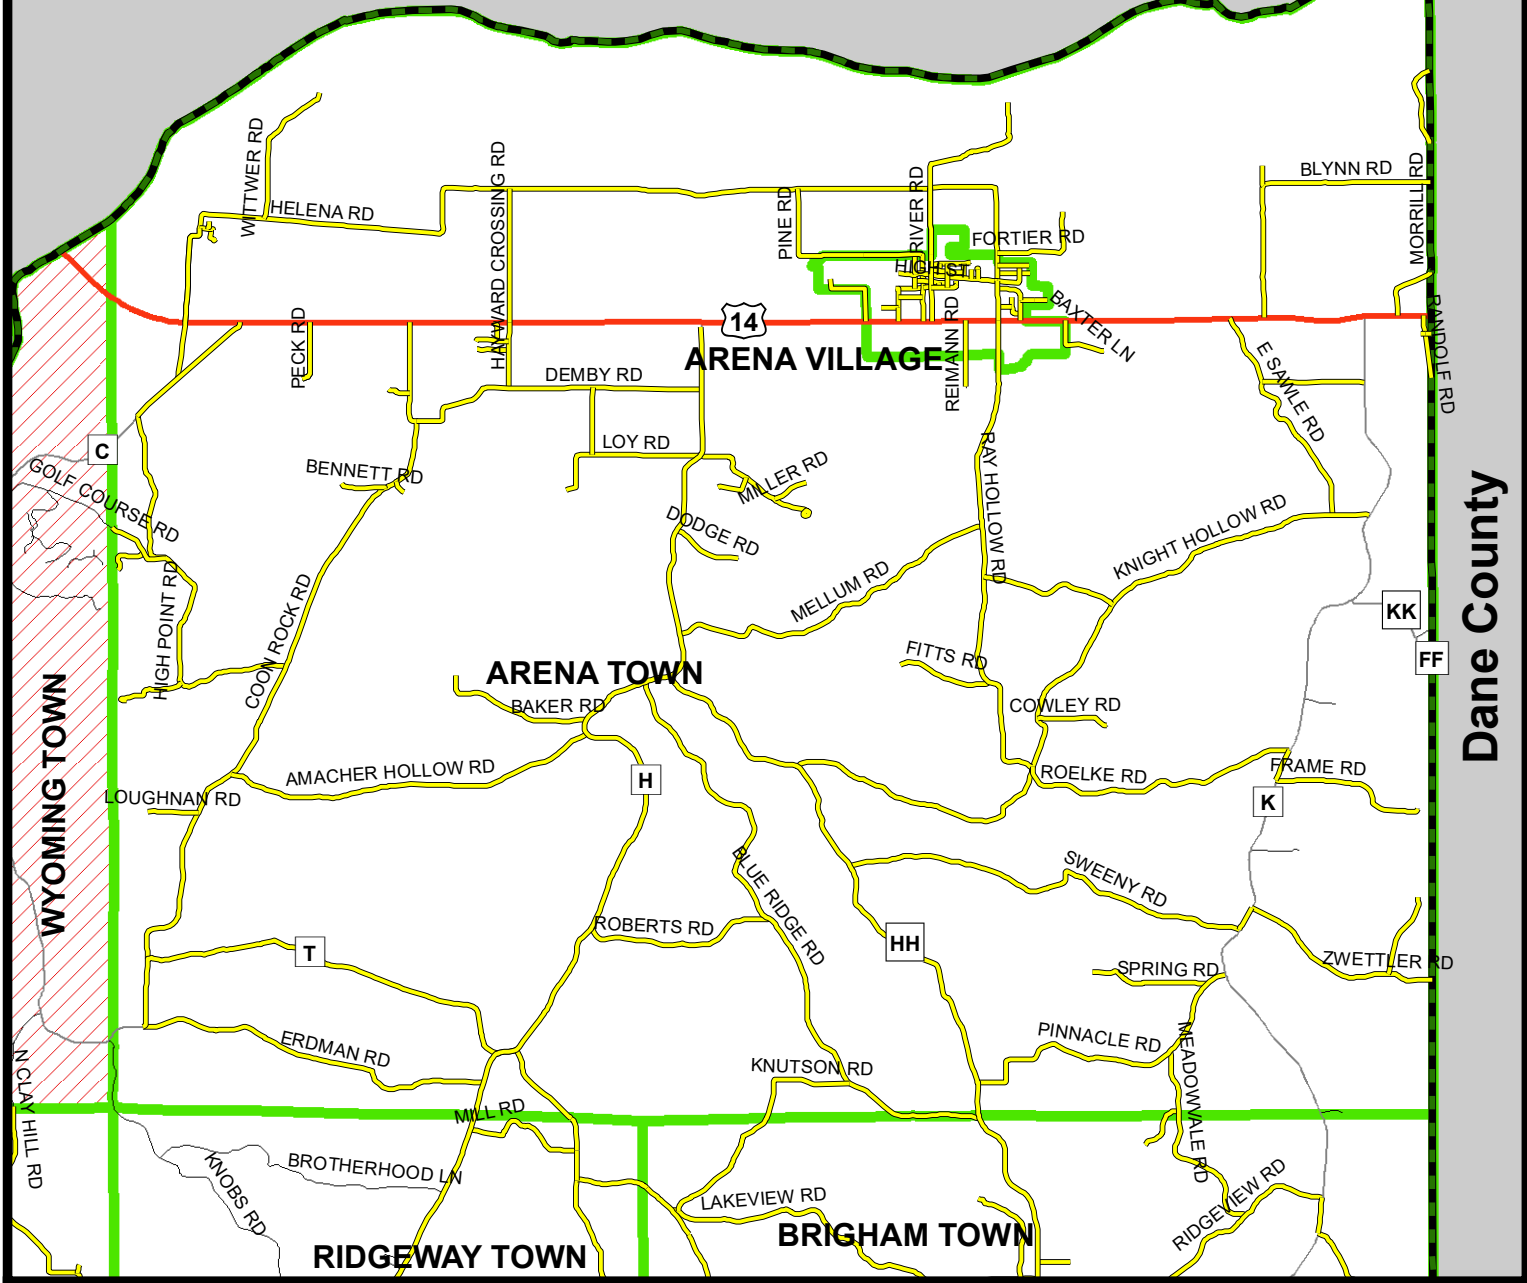

Sauk County

Dane County

Legend

1. ATV/UTV Routes Based on Municipal/County Ordinance
   - ATV/UTV Trail (Cheese Country Trail)
   - US Highways
   - State Roads
   - County Roads
   - Local Roads
   - Municipal Boundaries
   - Iowa County Boundary
   - Other County Boundaries
   - Municipalities without approved ATV/UTV Routes
2. (Note: No state highways are routes outside of the village/city limits unless specifically noted on these maps)

Town of Arena Iowa County, WI

ATV/UTV Routes Map

Date Prepared: 6/20/2022

Sources: Iowa County Highway Commission (2022),
US Census Tigerline Shapefiles (2021)
Iowa County GIS Data (2021)

This map is not a survey of the actual boundary of any property this map depicts. This map is not a legally recorded map and is not intended to be one. SWWRPC is not responsible for any inaccuracies herein contained.