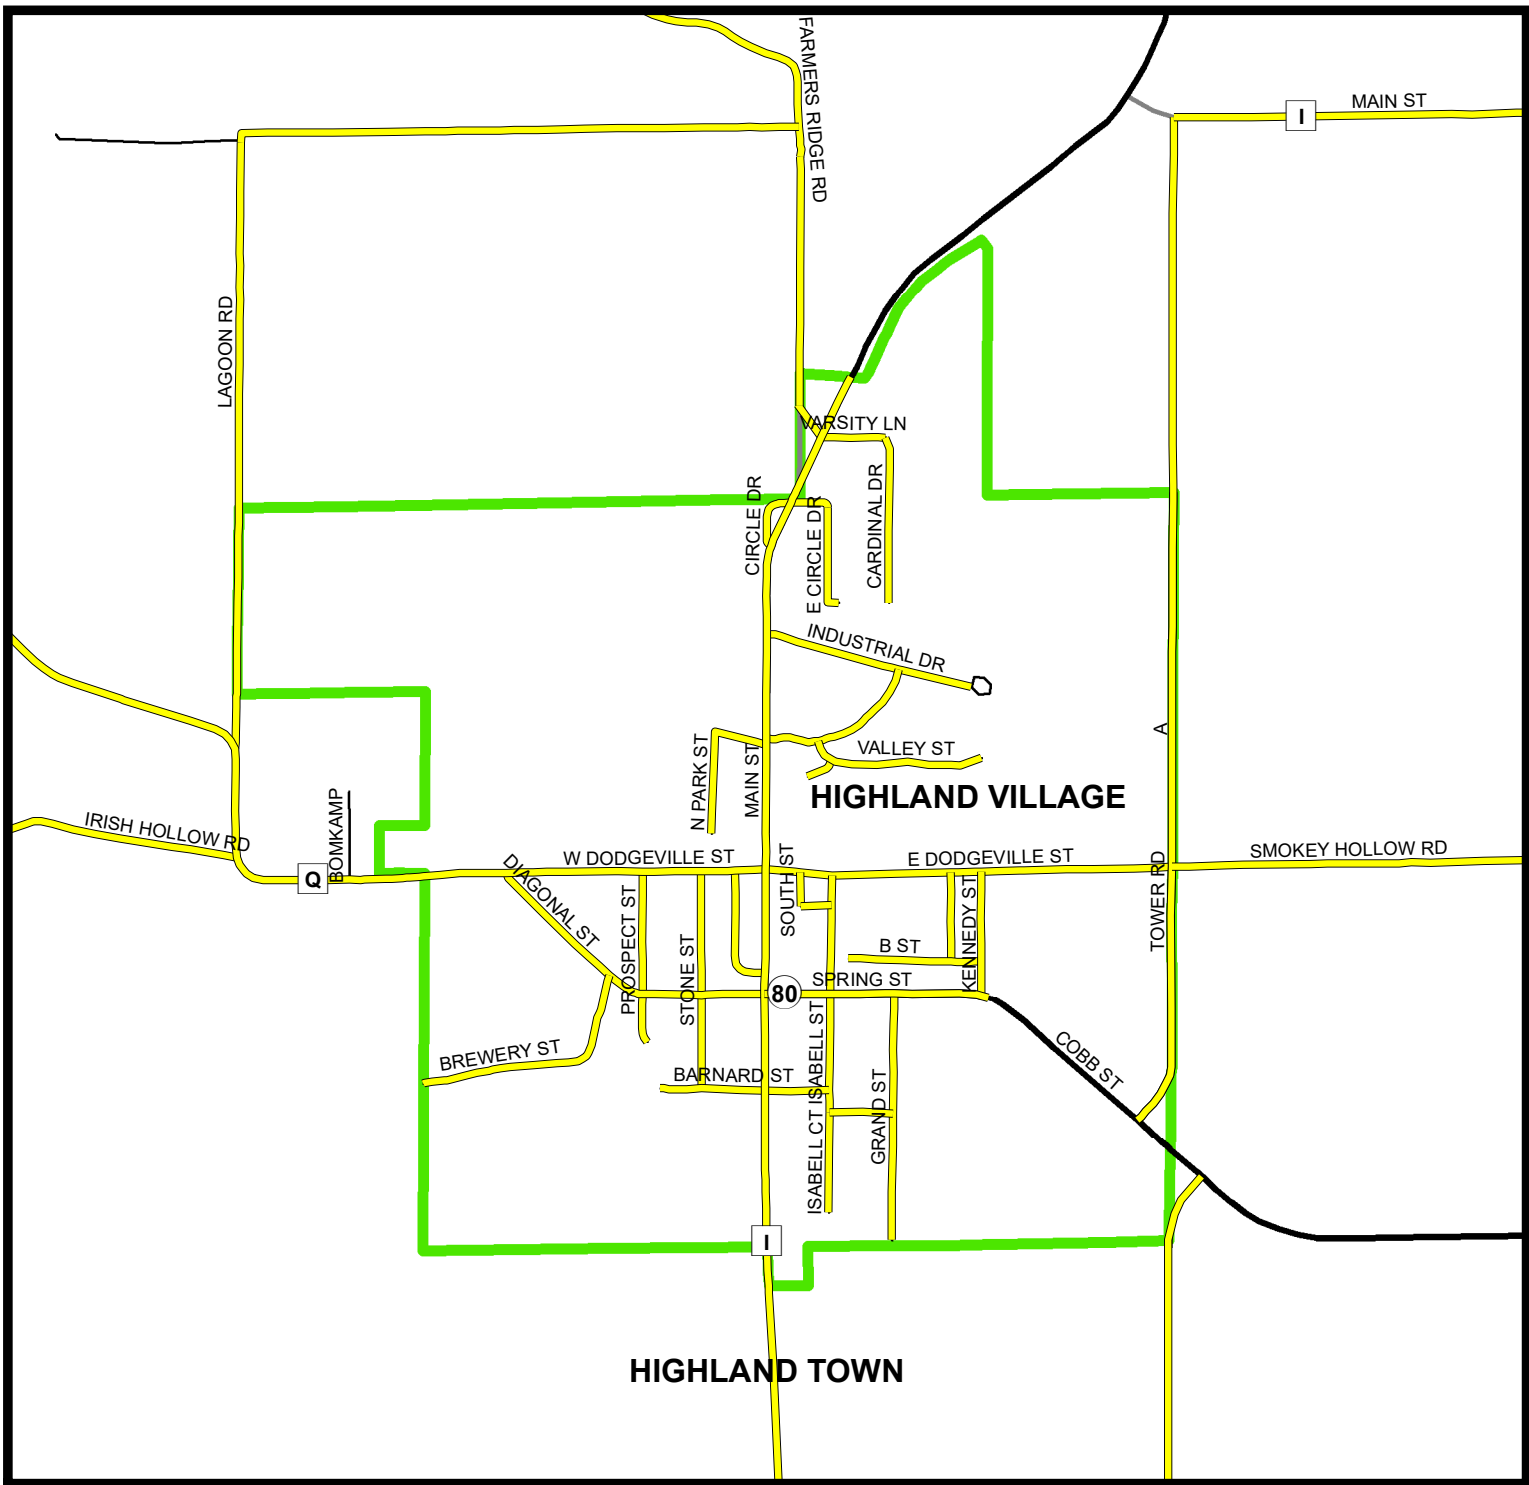

Legend

1. ATV/UTV Routes Based on Municipal/County Ordinance
   - ATV/UTV Trail (Cheese Country Trail)
   - US Highways
   - State Roads
   - County Roads
   - Local Roads
   - Municipal Boundaries
   - Iowa County Boundary
   - Other County Boundaries
   - Municipalities without approved ATV/UTV Routes
2. (Note: No state highways are routes outside of the village/city limits unless specifically noted on these maps)

**Village of Highland
Iowa County, WI**

ATV/UTV Routes Map

Date Prepared: 5/26/2021

Sources: Iowa County Highway Commission (2021),
US Census Tigerline Shapefiles (2020)
Iowa County GIS Data (2021)