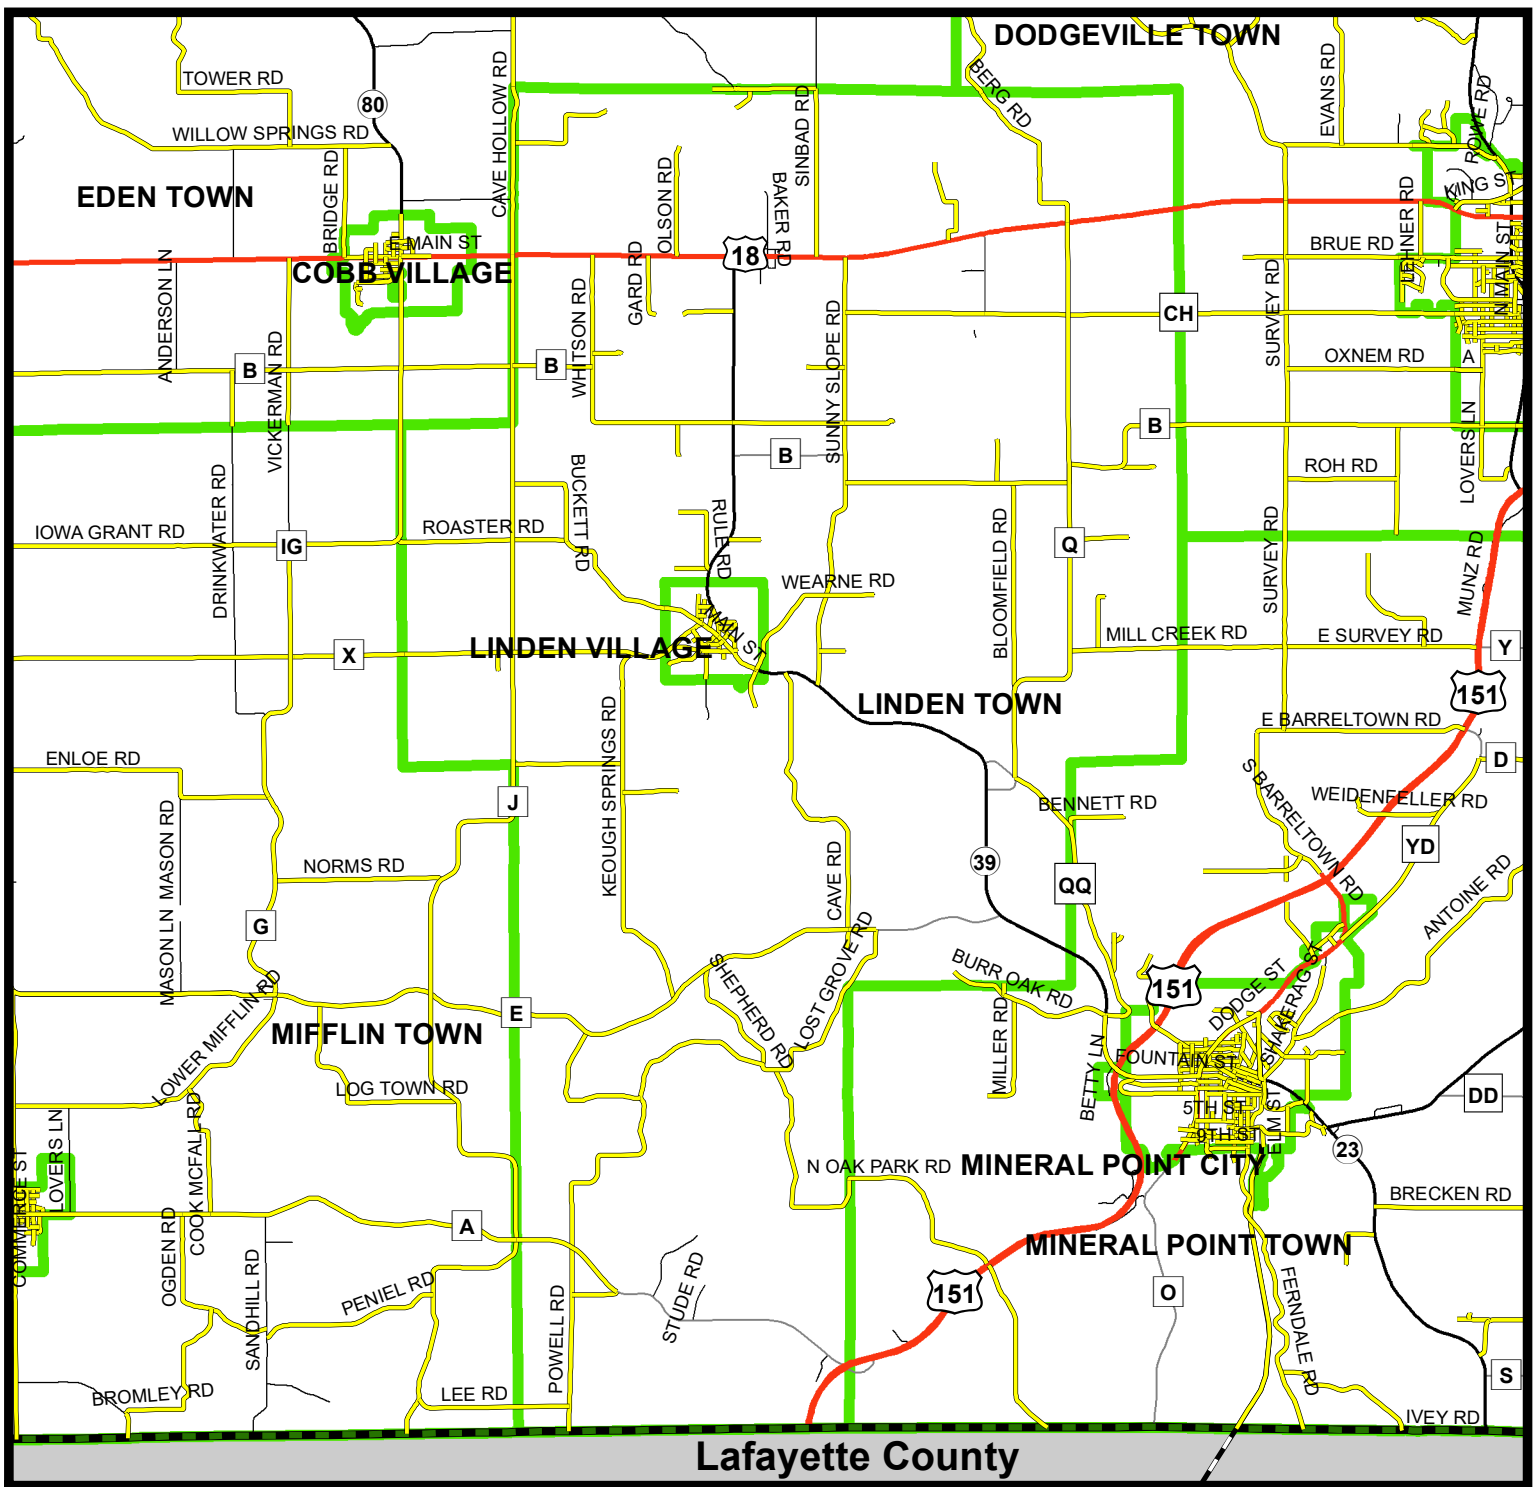

Legend

- ATV/UTV Routes Based on Municipal/County Ordinance
 - ATV/UTV Trail (Cheese Country Trail)
 - US Highways
 - State Roads
 - County Roads
 - Local Roads
 - Municipal Boundaries
 - Iowa County Boundary
 - Other County Boundaries
 - Municipalities without approved ATV/UTV Routes
- (Note: No state highways are routes outside of the village/city limits unless specifically noted on these maps)