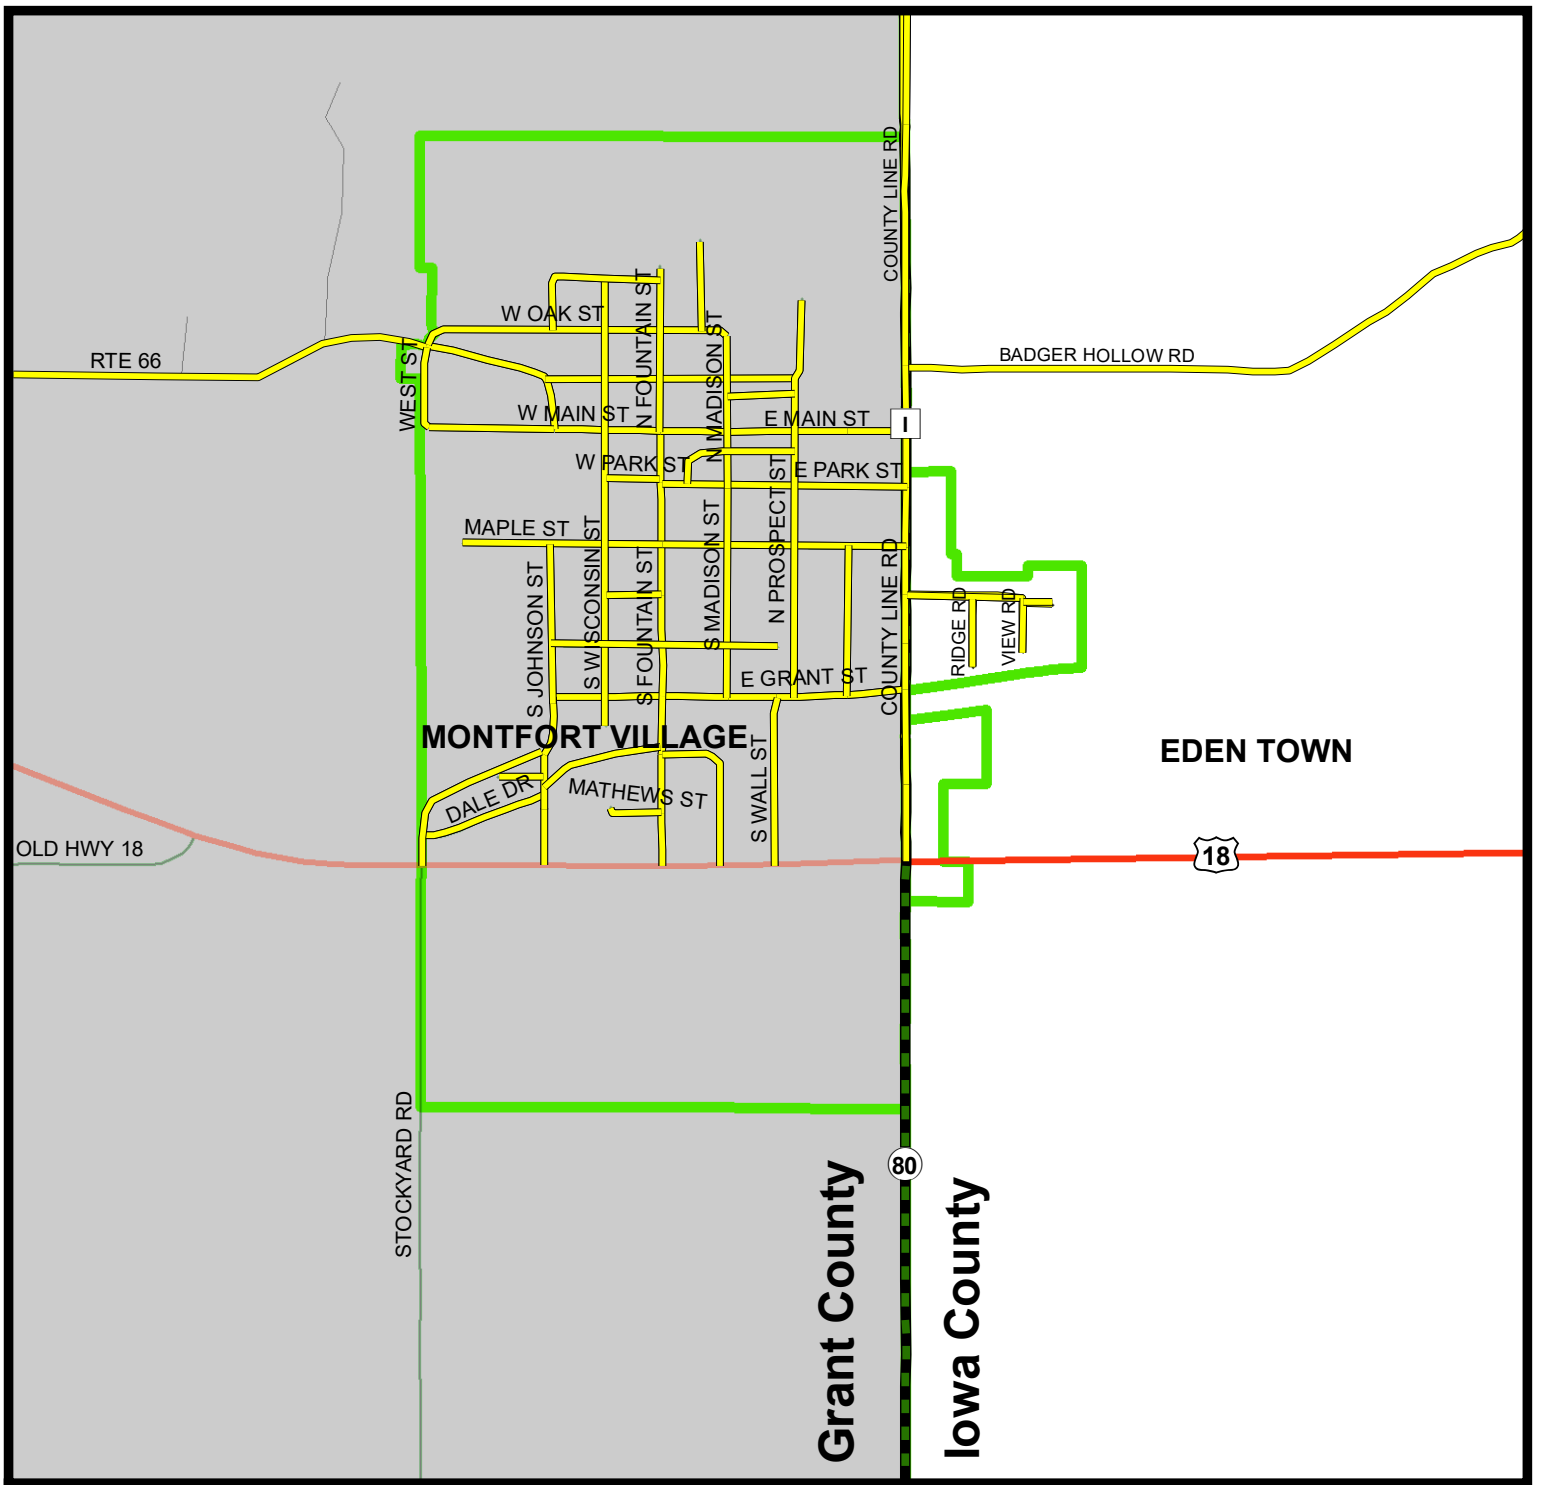

**City of Mineral Point
Iowa County, WI
ATV/UTV Routes Map**

Date Prepared: 6/20/2022

Sources: Iowa County Highway Commission (2022),
US Census Tigerline Shapefiles (2021)
Iowa County GIS Data (2021)

This map is not a survey of the actual boundary of any property this map depicts. This map is not a legally recorded map and is not intended to be one. SWWRPC is not responsible for any inaccuracies herein contained.