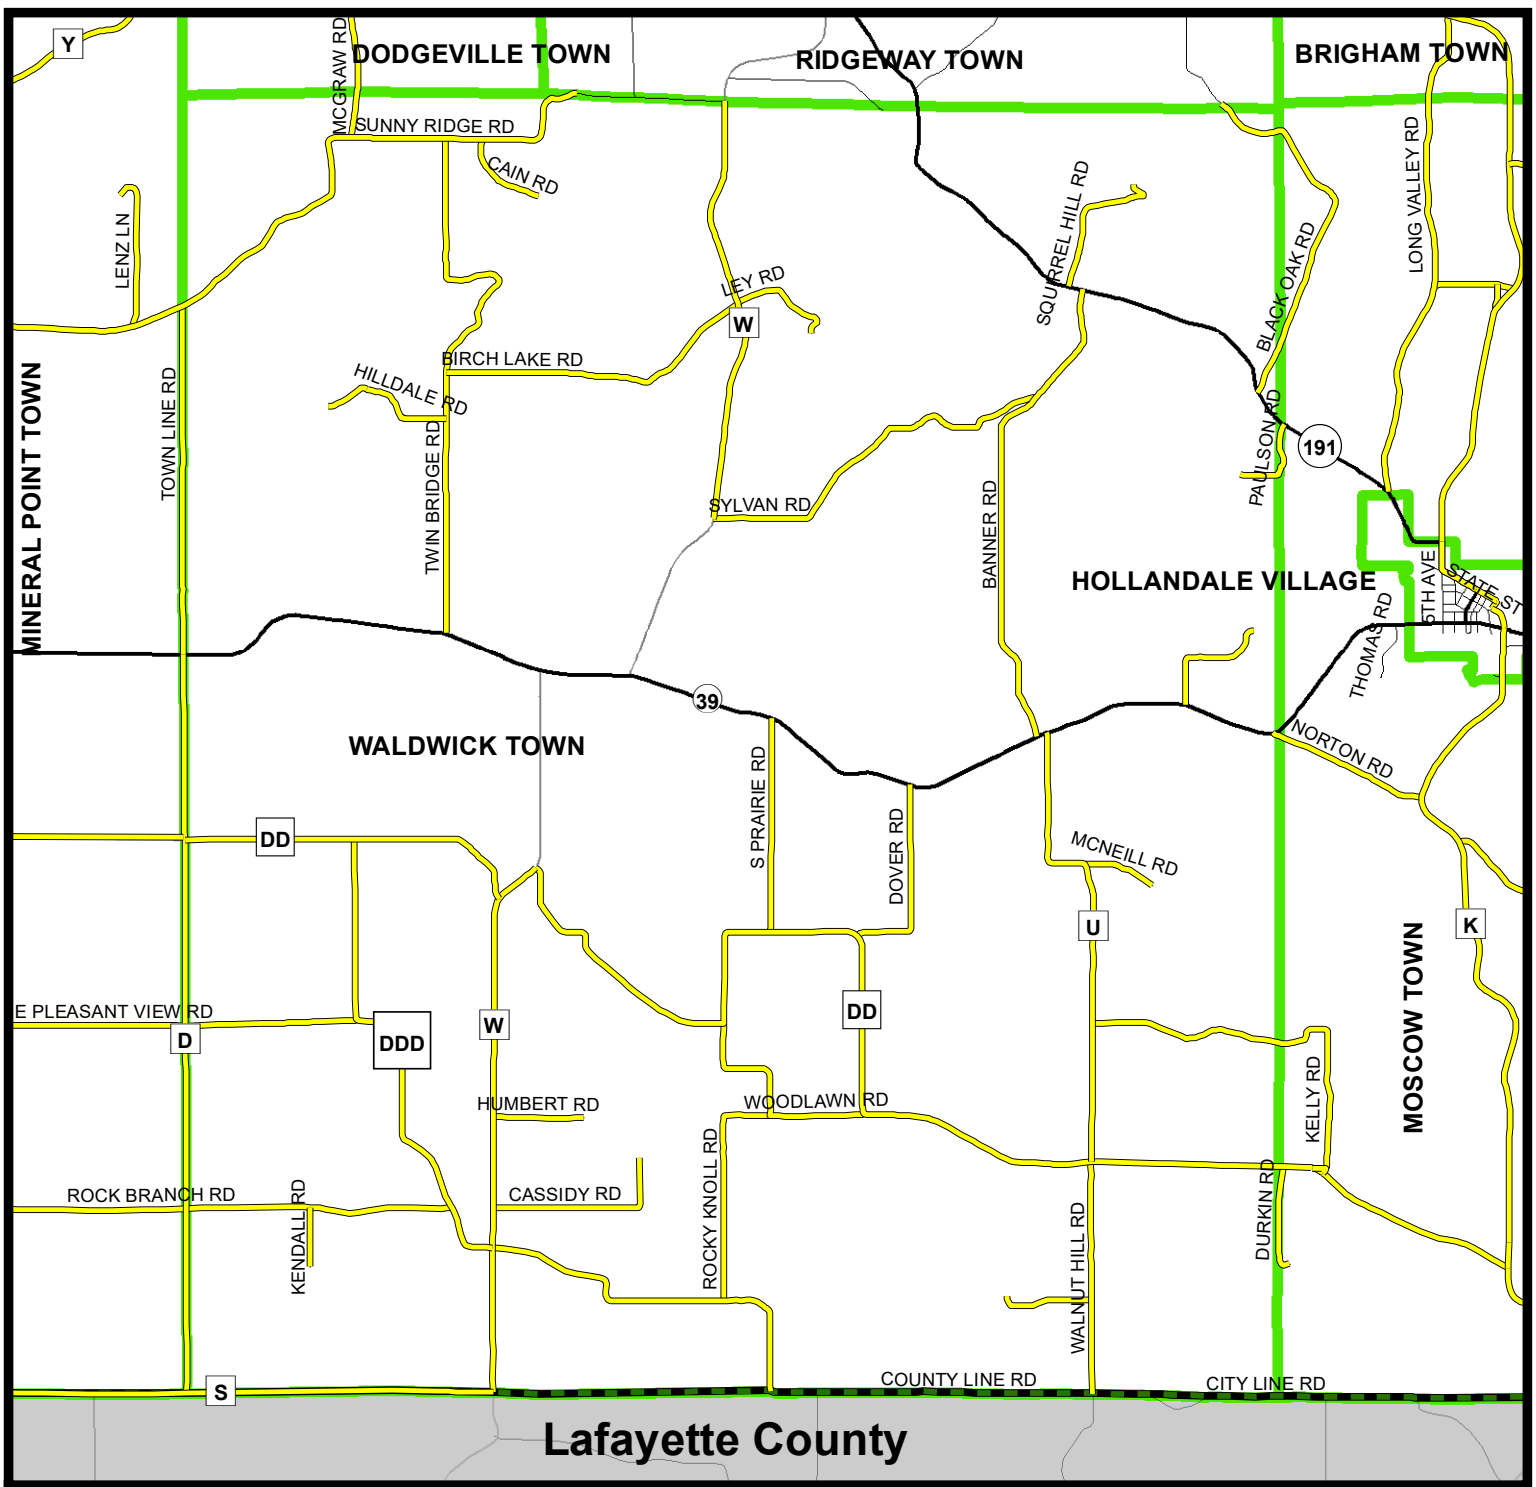

Legend

- ATV/UTV Routes Based on Municipal/County Ordinance
- ATV/UTV Trail (Cheese Country Trail)
- US Highways
- State Roads
- County Roads
- Local Roads
- Municipal Boundaries
- Iowa County Boundary
- Other County Boundaries
- Municipalities without approved ATV/UTV Routes