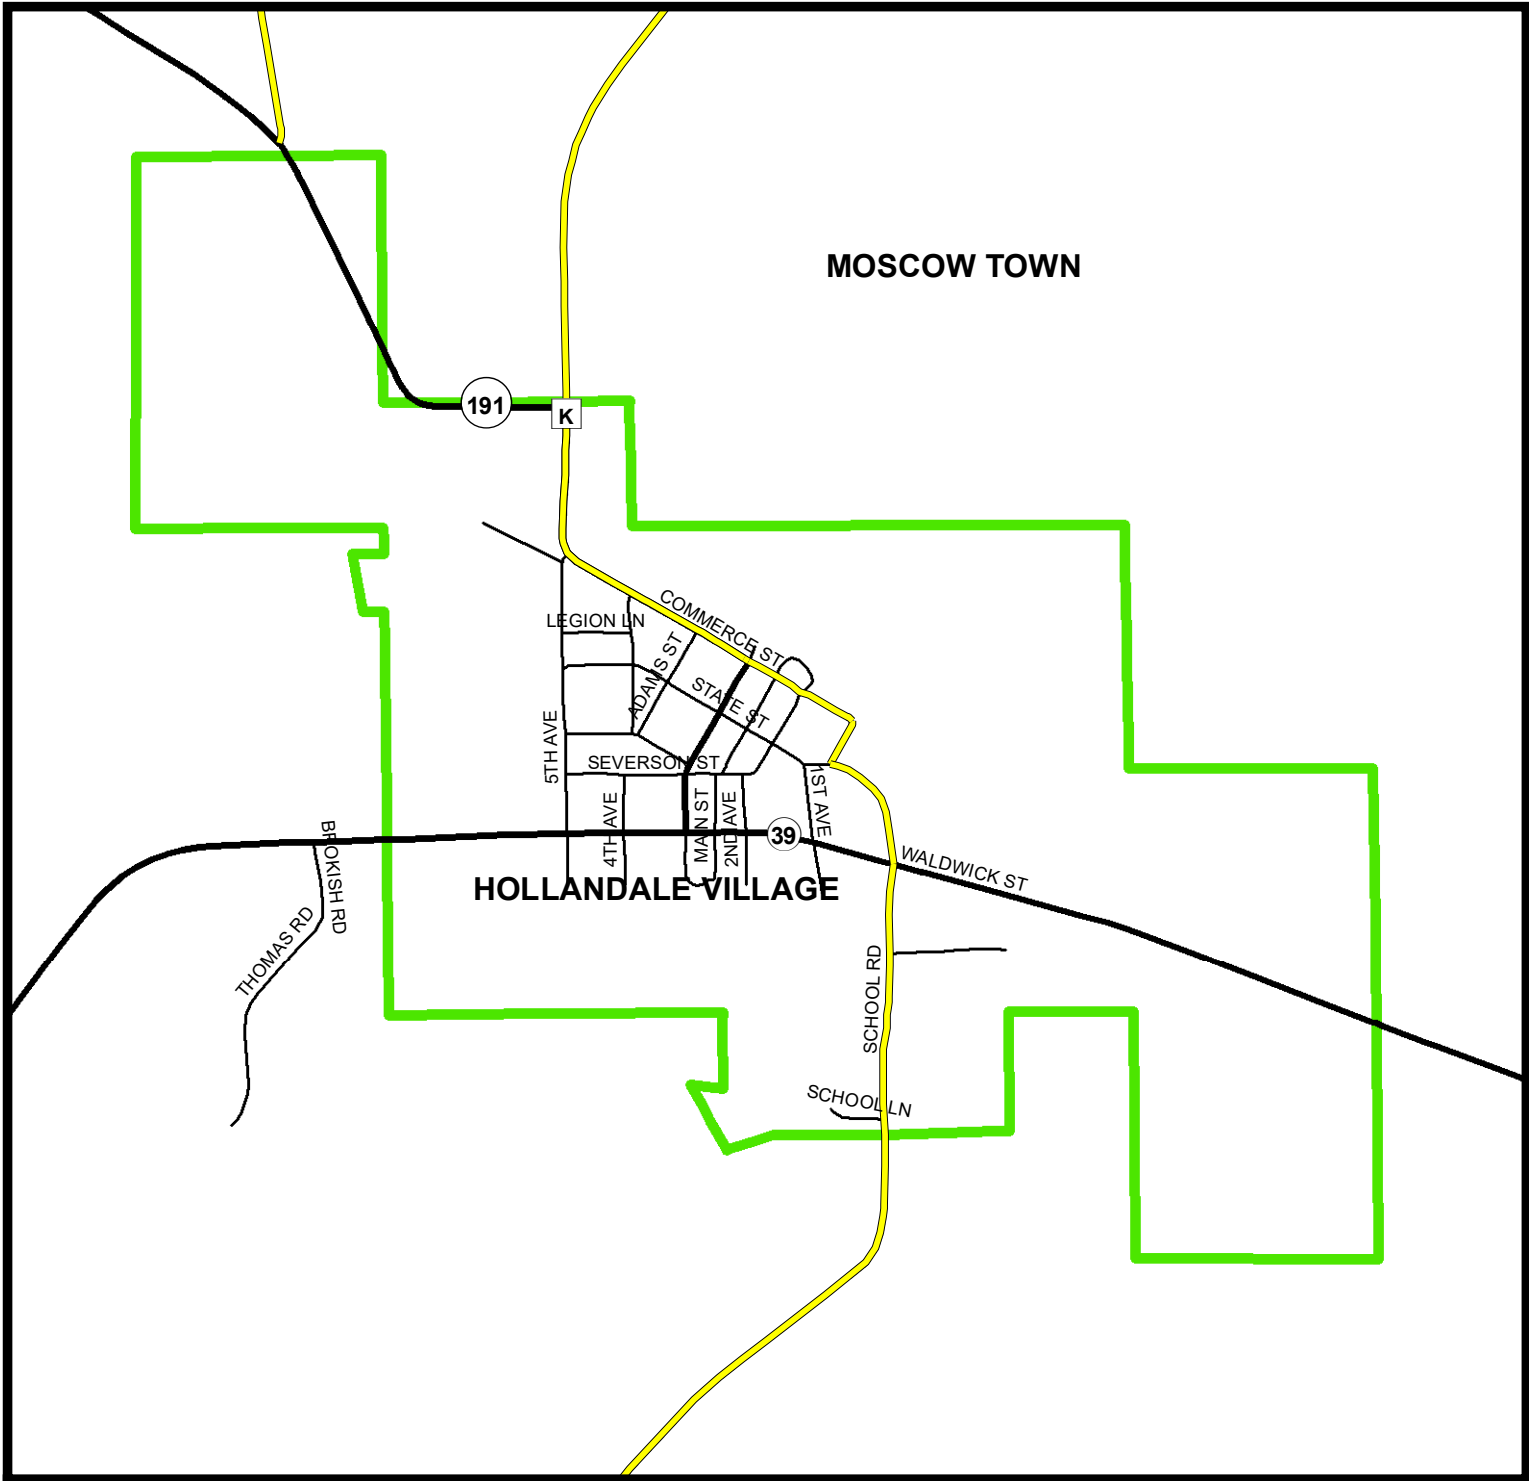

Legend

- ATV/UTV Routes Based on Municipal/County Ordinance
- ATV/UTV Trail (Cheese Country Trail)
- US Highways
- State Roads
- County Roads
- Local Roads
- Municipal Boundaries
- Iowa County Boundary
- Other County Boundaries
- Municipalities without approved ATV/UTV Routes

(Note: No state highways are routes outside of the village/city limits unless specifically noted on these maps)

**Village of Hollandale
Iowa County, WI
ATV/UTV Routes Map**

Date Prepared: 6/20/2022

Sources: Iowa County Highway Commission (2022),
US Census Tigerline Shapefiles (2021)
Iowa County GIS Data (2021)