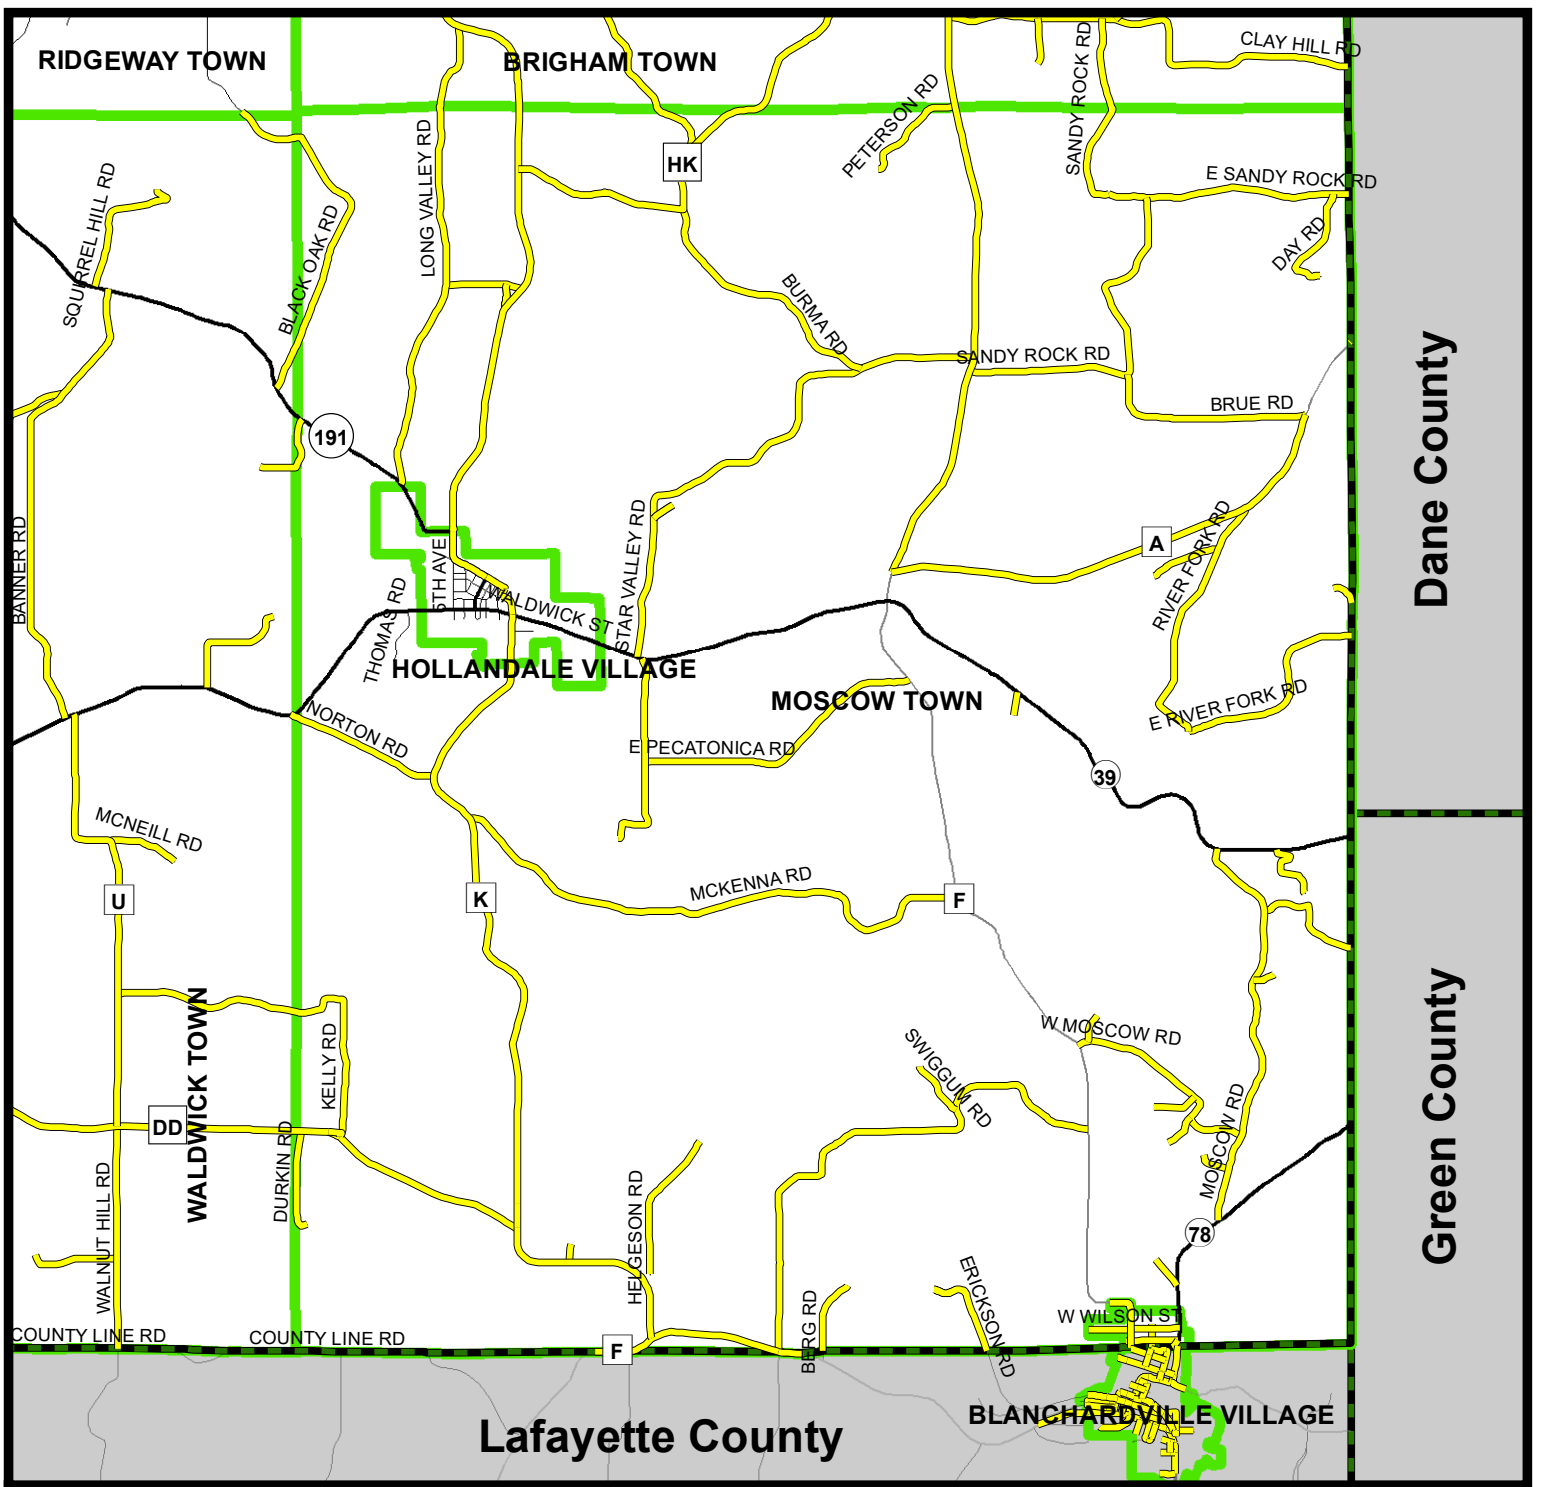

**Town of Mineral Point
Iowa County, WI
ATV/UTV Routes Map**

Date Prepared: 6/20/2022

Sources: Iowa County Highway Commission (2022),
US Census Tigerline Shapefiles (2021)
Iowa County GIS Data (2021)

This map is not a survey of the actual boundary of any property this map depicts. This map is not a legally recorded map and is not intended to be one. SWWRPC is not responsible for any inaccuracies herein contained.