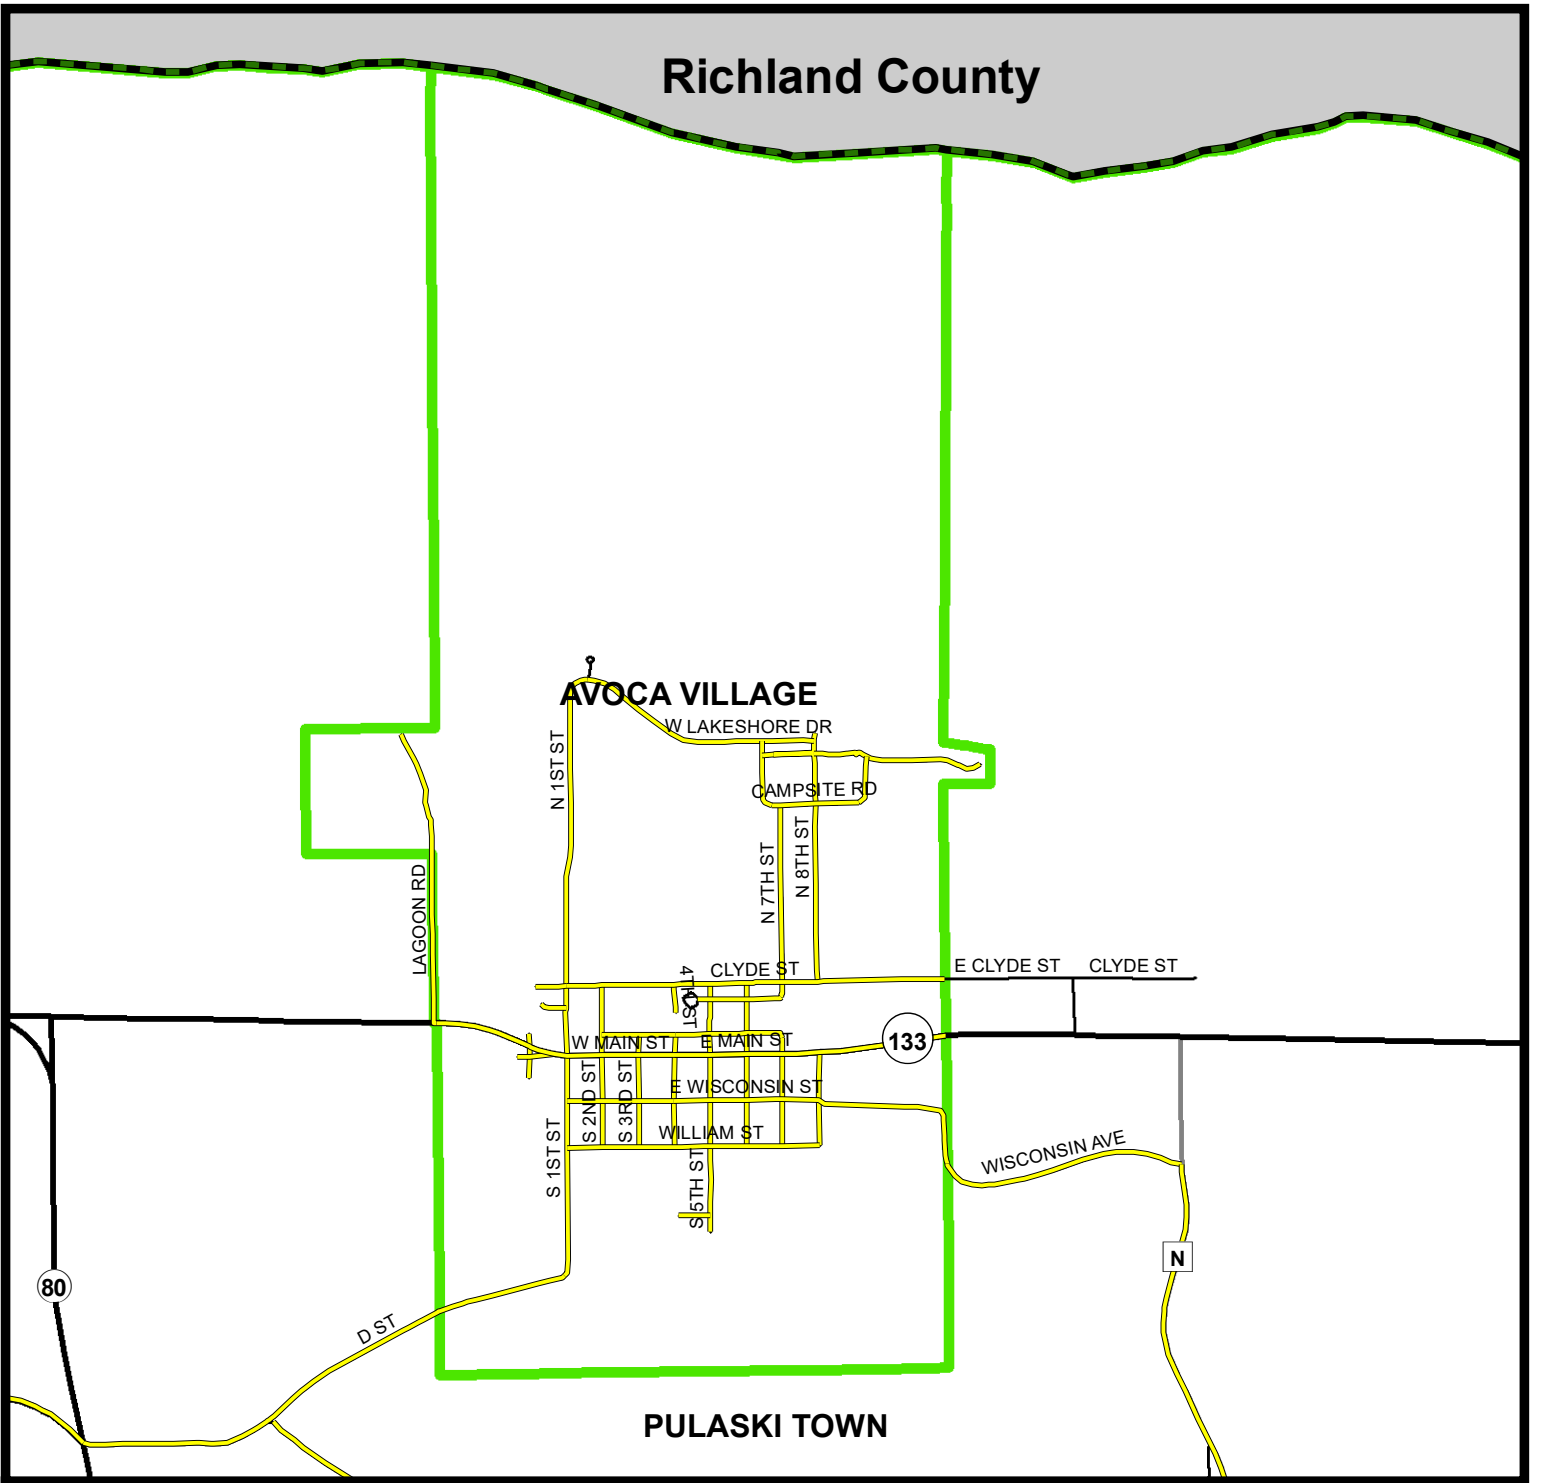

Richland County

PULASKI TOWN

Legend

- ATV/UTV Routes Based on Municipal/County Ordinance
- ATV/UTV Trail (Cheese Country Trail)
- US Highways
- State Roads
- County Roads
- Local Roads
- Municipal Boundaries
- Iowa County Boundary
- Other County Boundaries
- Municipalities without approved ATV/UTV Routes

(Note: No state highways are routes outside of the village/city limits unless specifically noted on these maps)

Village of Avoca Iowa County, WI

ATV/UTV Routes Map

Date Prepared: 6/20/2022

Sources: Iowa County Highway Commission (2022),
US Census Tigerline Shapefiles (2021)
Iowa County GIS Data (2021)

This map is not a survey of the actual boundary of any property this map depicts. This map is not a legally recorded map and is not intended to be one. SWWRPC is not responsible for any inaccuracies herein contained.