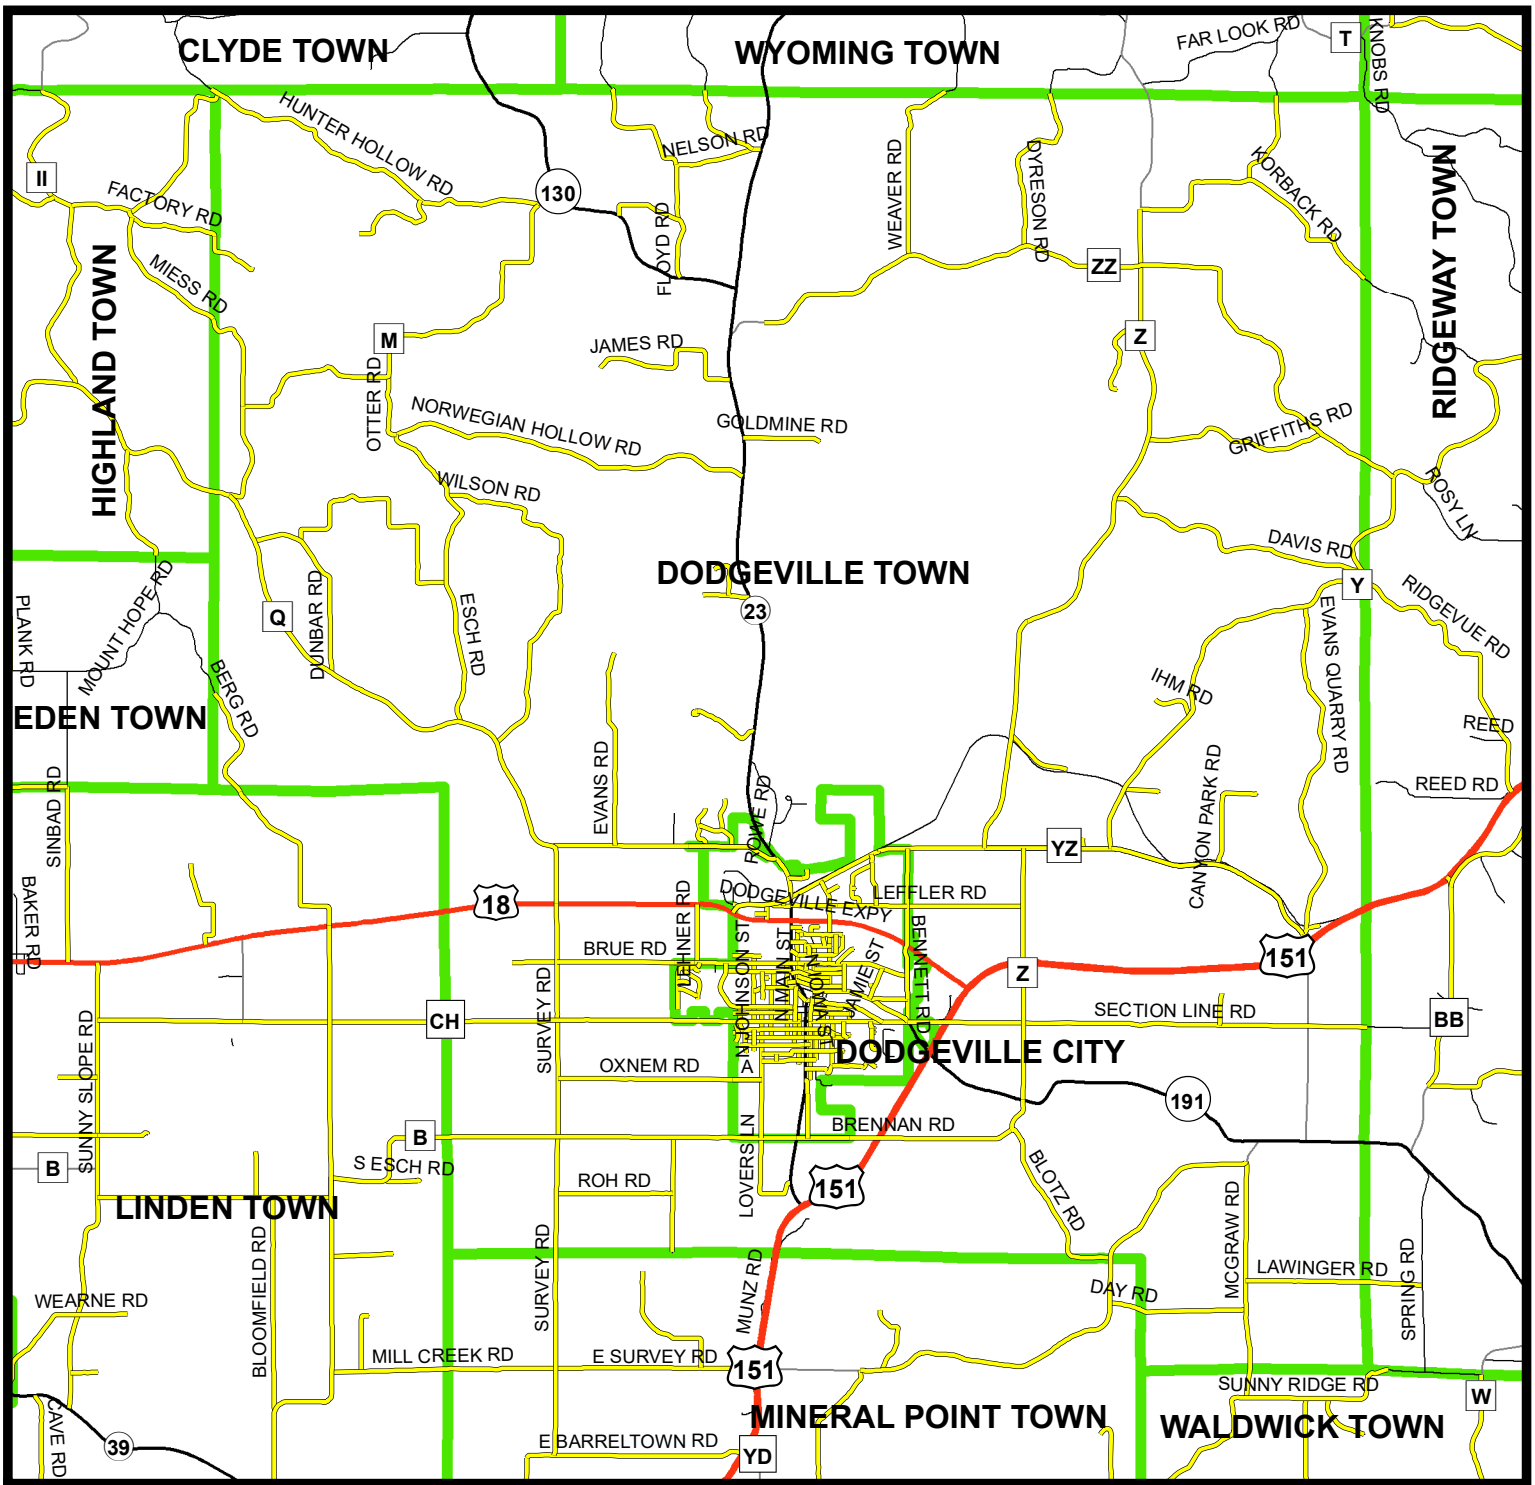

Legend

- ATV/UTV Routes Based on Municipal/County Ordinance
- ATV/UTV Trail (Cheese Country Trail)
- US Highways
- State Roads
- County Roads
- Local Roads
- Municipal Boundaries
- Iowa County Boundary
- Other County Boundaries
- Municipalities without approved ATV/UTV Routes

(Note: No state highways are routes outside of the village/city limits unless specifically noted on these maps)

**Town of Dodgeville
Iowa County, WI**

ATV/UTV Routes Map

Date Prepared: 6/20/2022

Sources: Iowa County Highway Commission (2022),
US Census Tigerline Shapefiles (2021)
Iowa County GIS Data (2021)