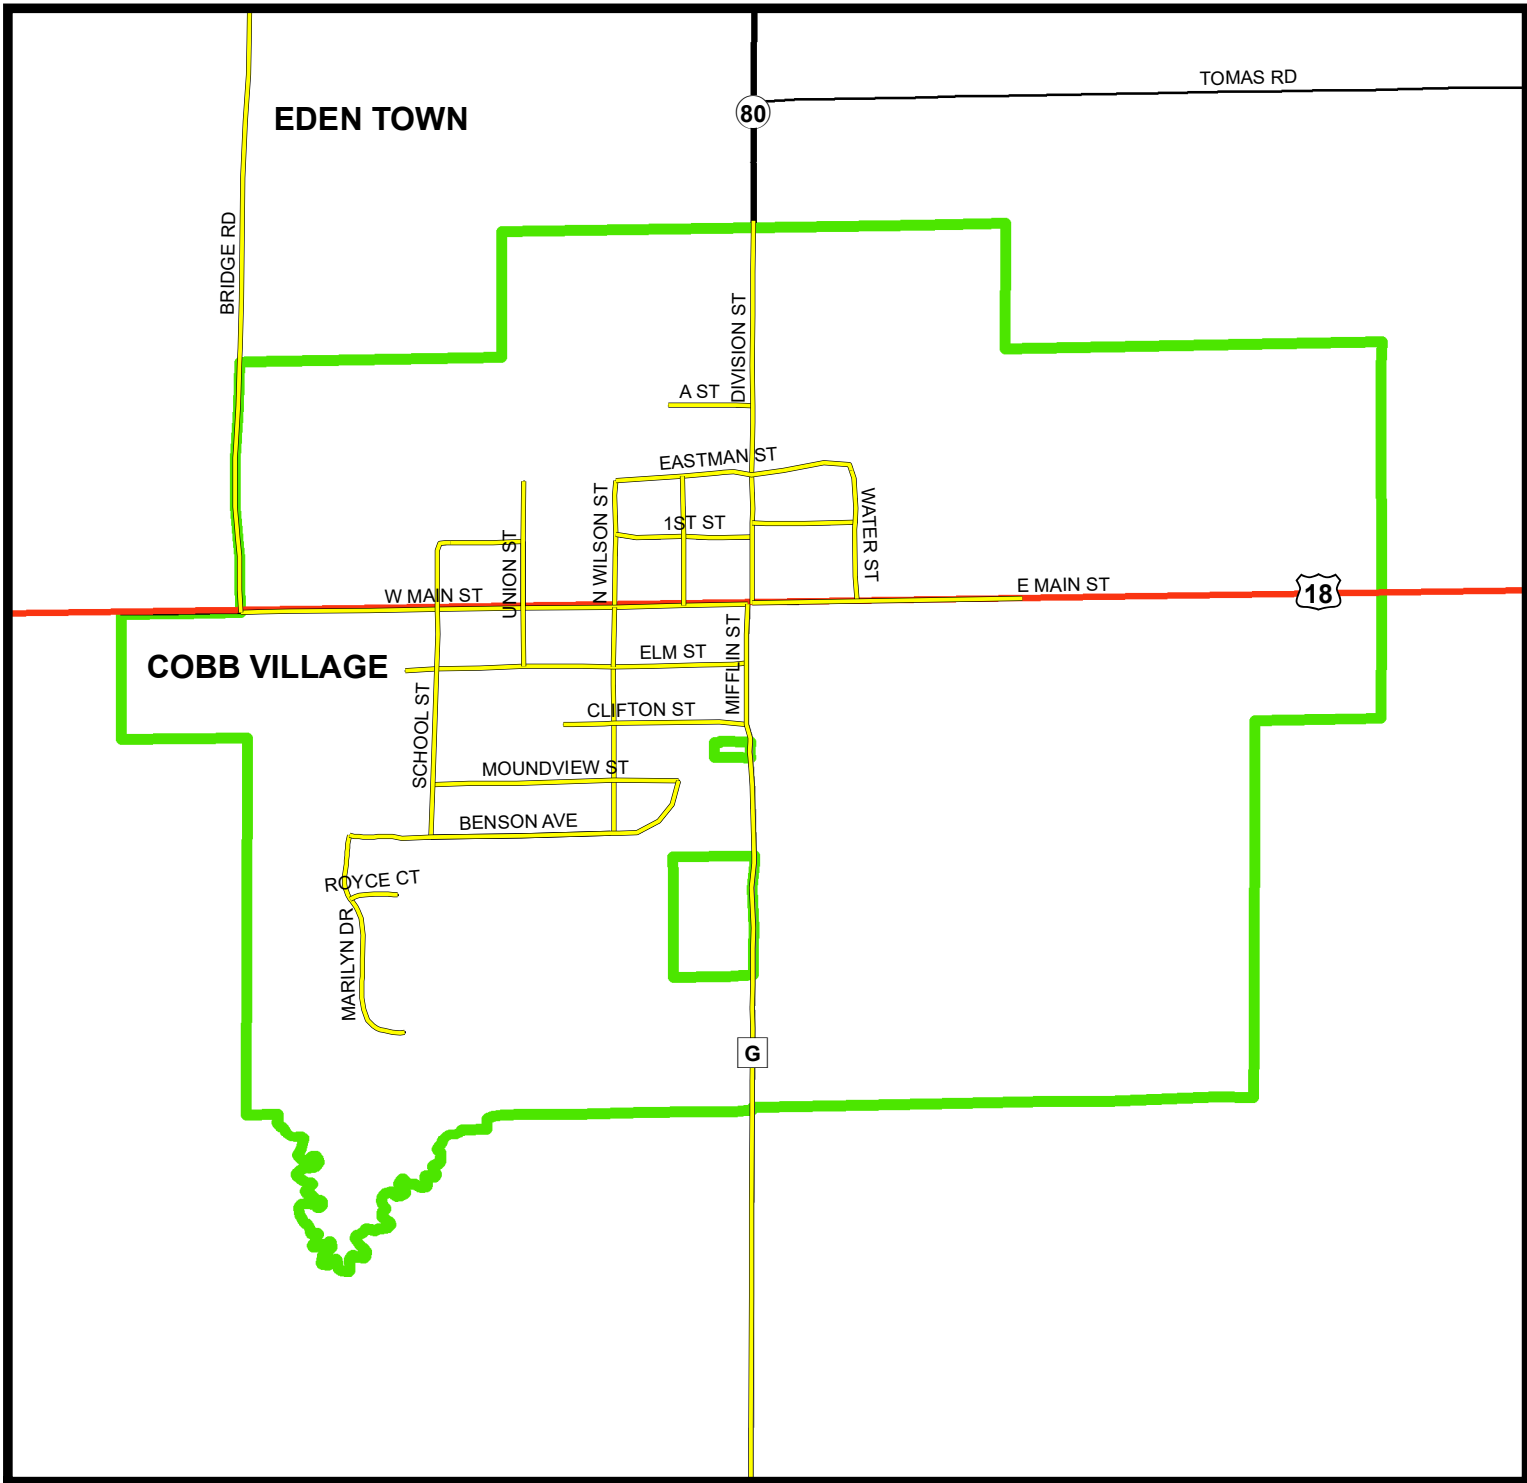

Legend

- ATV/UTV Routes Based on Municipal/County Ordinance
- ATV/UTV Trail (Cheese Country Trail)
- US Highways
- State Roads
- County Roads
- Local Roads
- Municipal Boundaries
- Iowa County Boundary
- Other County Boundaries
- Municipalities without approved ATV/UTV Routes

(Note: No state highways are routes outside of the village/city limits unless specifically noted on these maps)

**Village of Cobb
Iowa County, WI**

ATV/UTV Routes Map

Date Prepared: 6/20/2022

Sources: Iowa County Highway Commission (2022),
US Census Tigerline Shapefiles (2021)
Iowa County GIS Data (2021)