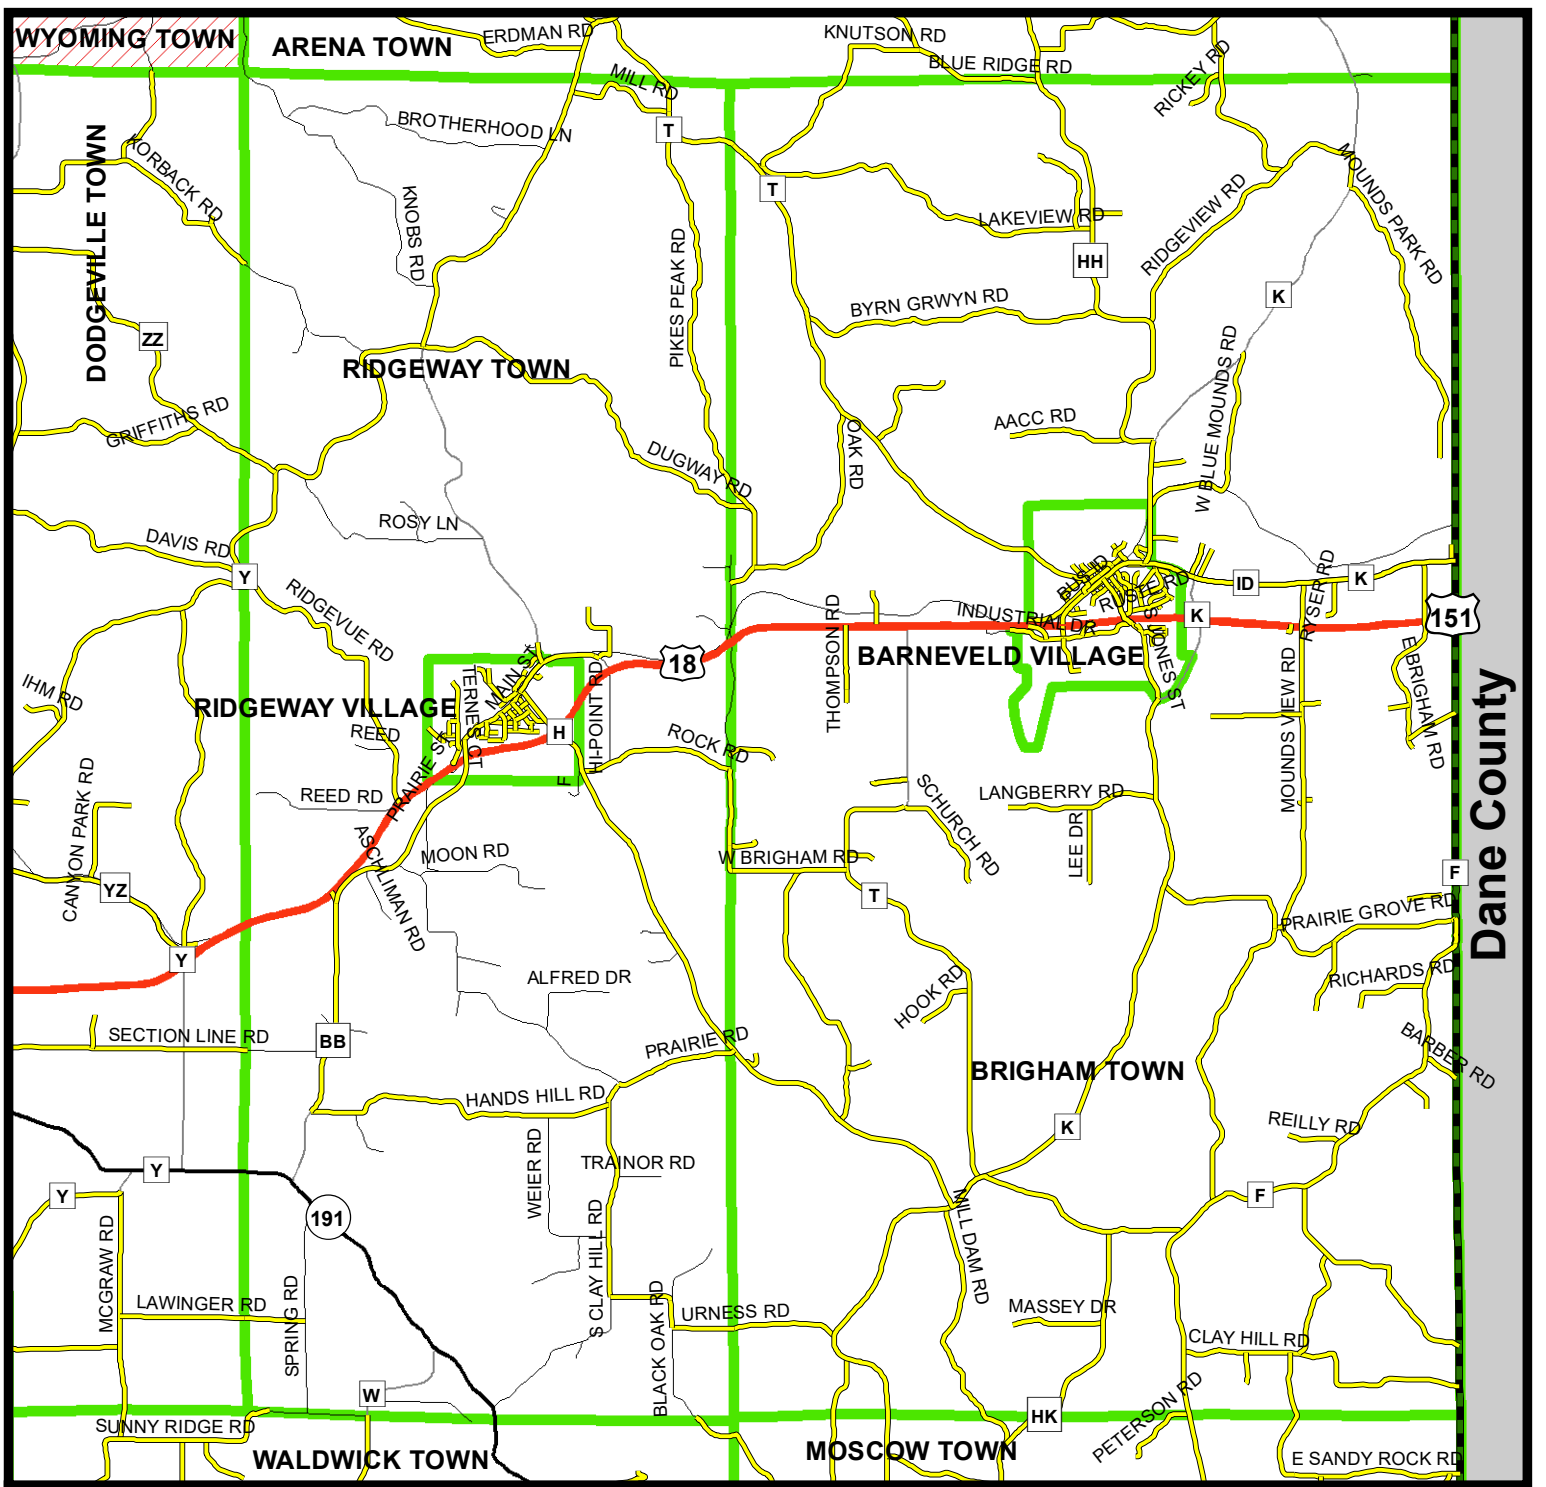

Town of Arena Iowa County, WI

ATV/UTV Routes Map

Date Prepared: 6/20/2022

Sources: Iowa County Highway Commission (2022),
US Census Tigerline Shapefiles (2021)
Iowa County GIS Data (2021)

This map is not a survey of the actual boundary of any property this map depicts. This map is not a legally recorded map and is not intended to be one. SWWRPC is not responsible for any inaccuracies herein contained.