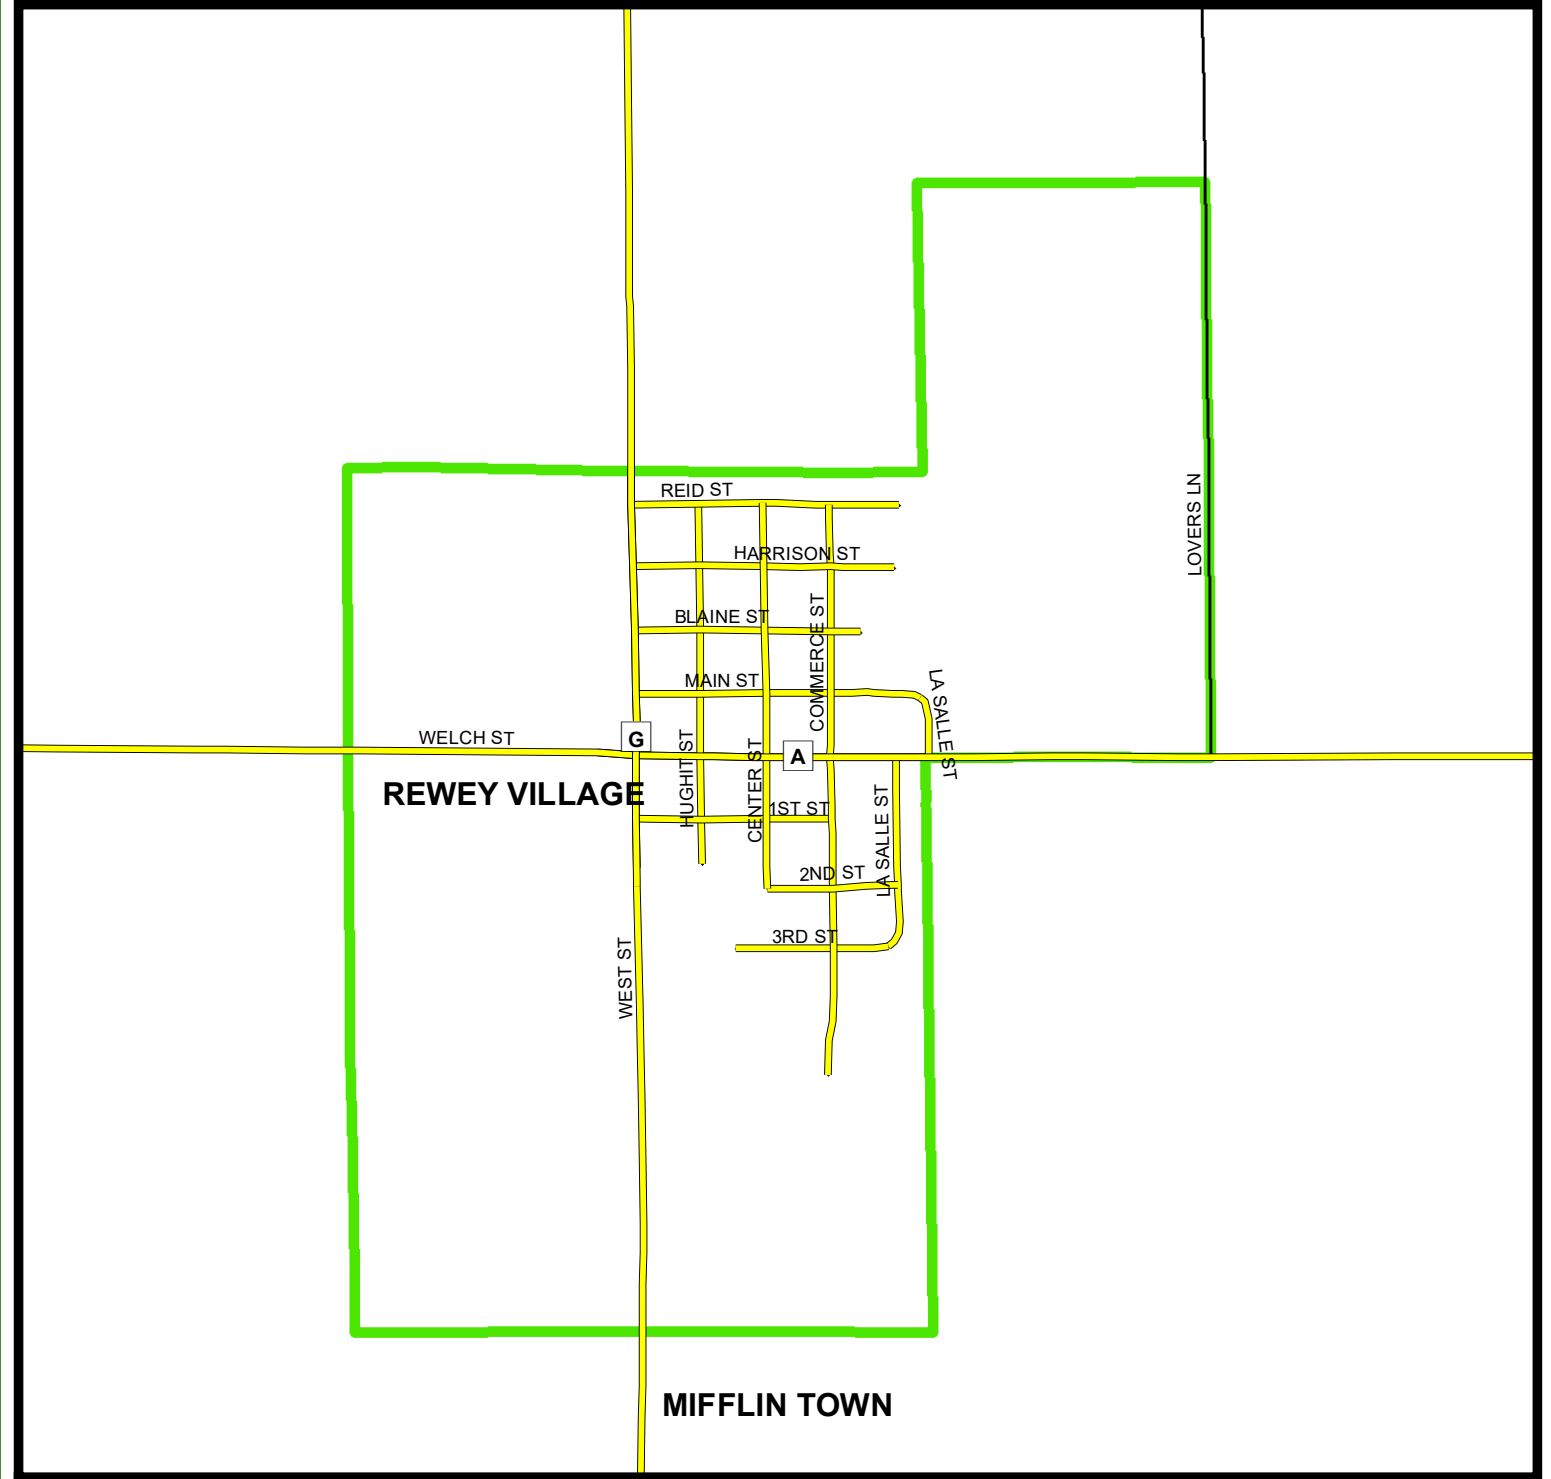

Village of Muscoda Iowa County, WI

ATV/UTV Routes Map

Date Prepared: 6/20/2022

Sources: Iowa County Highway Commission (2022),
US Census Tigerline Shapefiles (2021)
Iowa County GIS Data (2021)

This map is not a survey of the actual boundary of any property this map depicts. This map is not a legally recorded map and is not intended to be one. SWWRPC is not responsible for any inaccuracies herein contained.