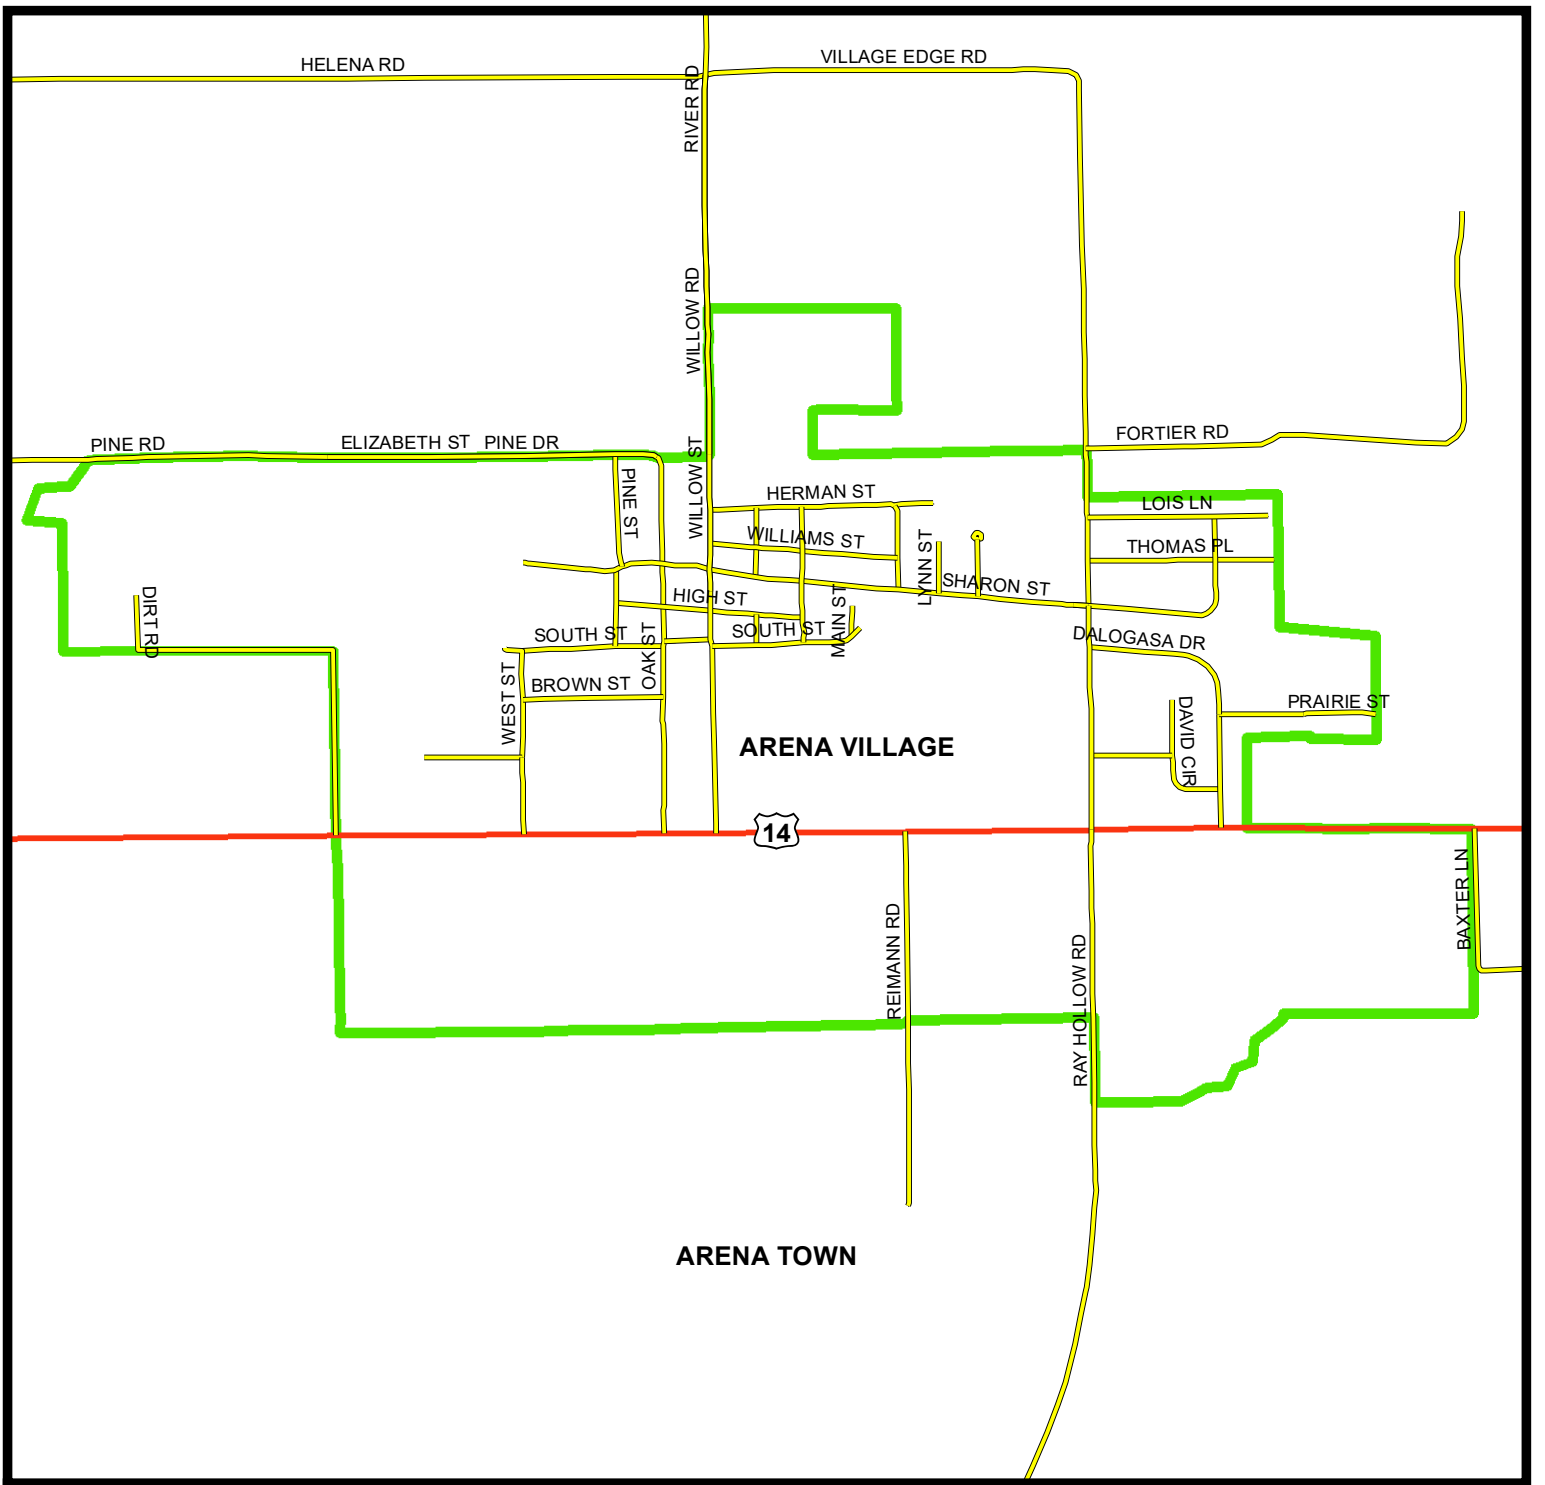

IOWA COUNTY ATV/UTV MAPS
2022

Legend

-  ATV/UTV Routes Based on Municipal/County Ordinance
-  ATV/UTV Trail (Cheese Country Trail)
-  US Highways
-  State Roads
-  County Roads
-  Local Roads
-  Municipal Boundaries
-  Iowa County Boundary
-  Other County Boundaries
-  Municipalities without approved ATV/UTV Routes

(Note: No state highways are routes outside of the village/city limits unless specifically noted on these maps)

**Village of Arena
Iowa County, WI**

ATV/UTV Routes Map

Date Prepared: 6/20/2022

Sources: Iowa County Highway Commission (2022),
US Census Tigerline Shapefiles (2021)
Iowa County GIS Data (2021)