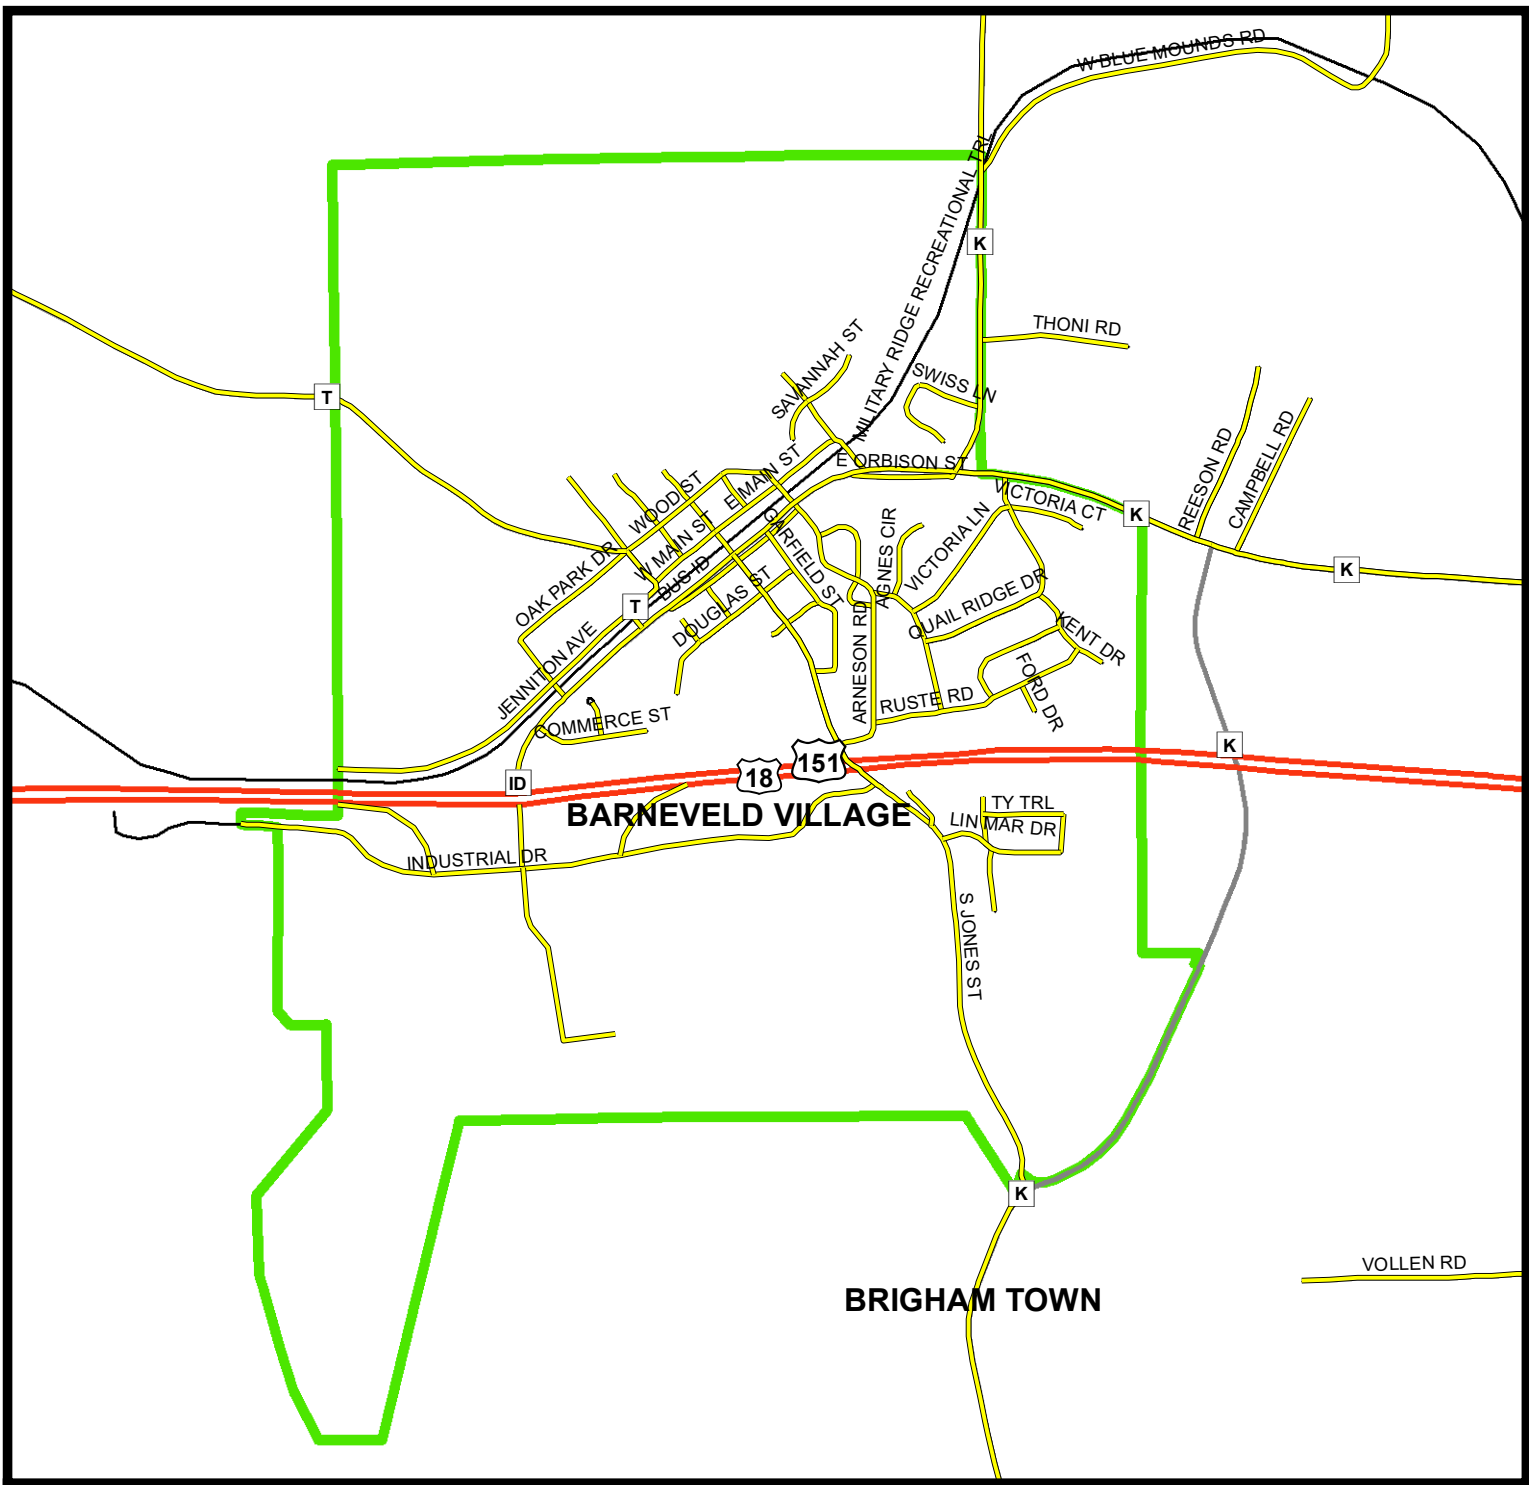

Legend

- ATV/UTV Routes Based on Municipal/County Ordinance
- ATV/UTV Trail (Cheese Country Trail)
- US Highways
- State Roads
- County Roads
- Local Roads
- Municipal Boundaries
- Iowa County Boundary
- Other County Boundaries
- Municipalities without approved ATV/UTV Routes

(Note: No state highways are routes outside of the village/city limits unless specifically noted on these maps)

**Village of Barneveld
Iowa County, WI
ATV/UTV Routes Map**

Date Prepared: 6/20/2022

Sources: Iowa County Highway Commission (2022),
US Census Tigerline Shapefiles (2021)
Iowa County GIS Data (2021)