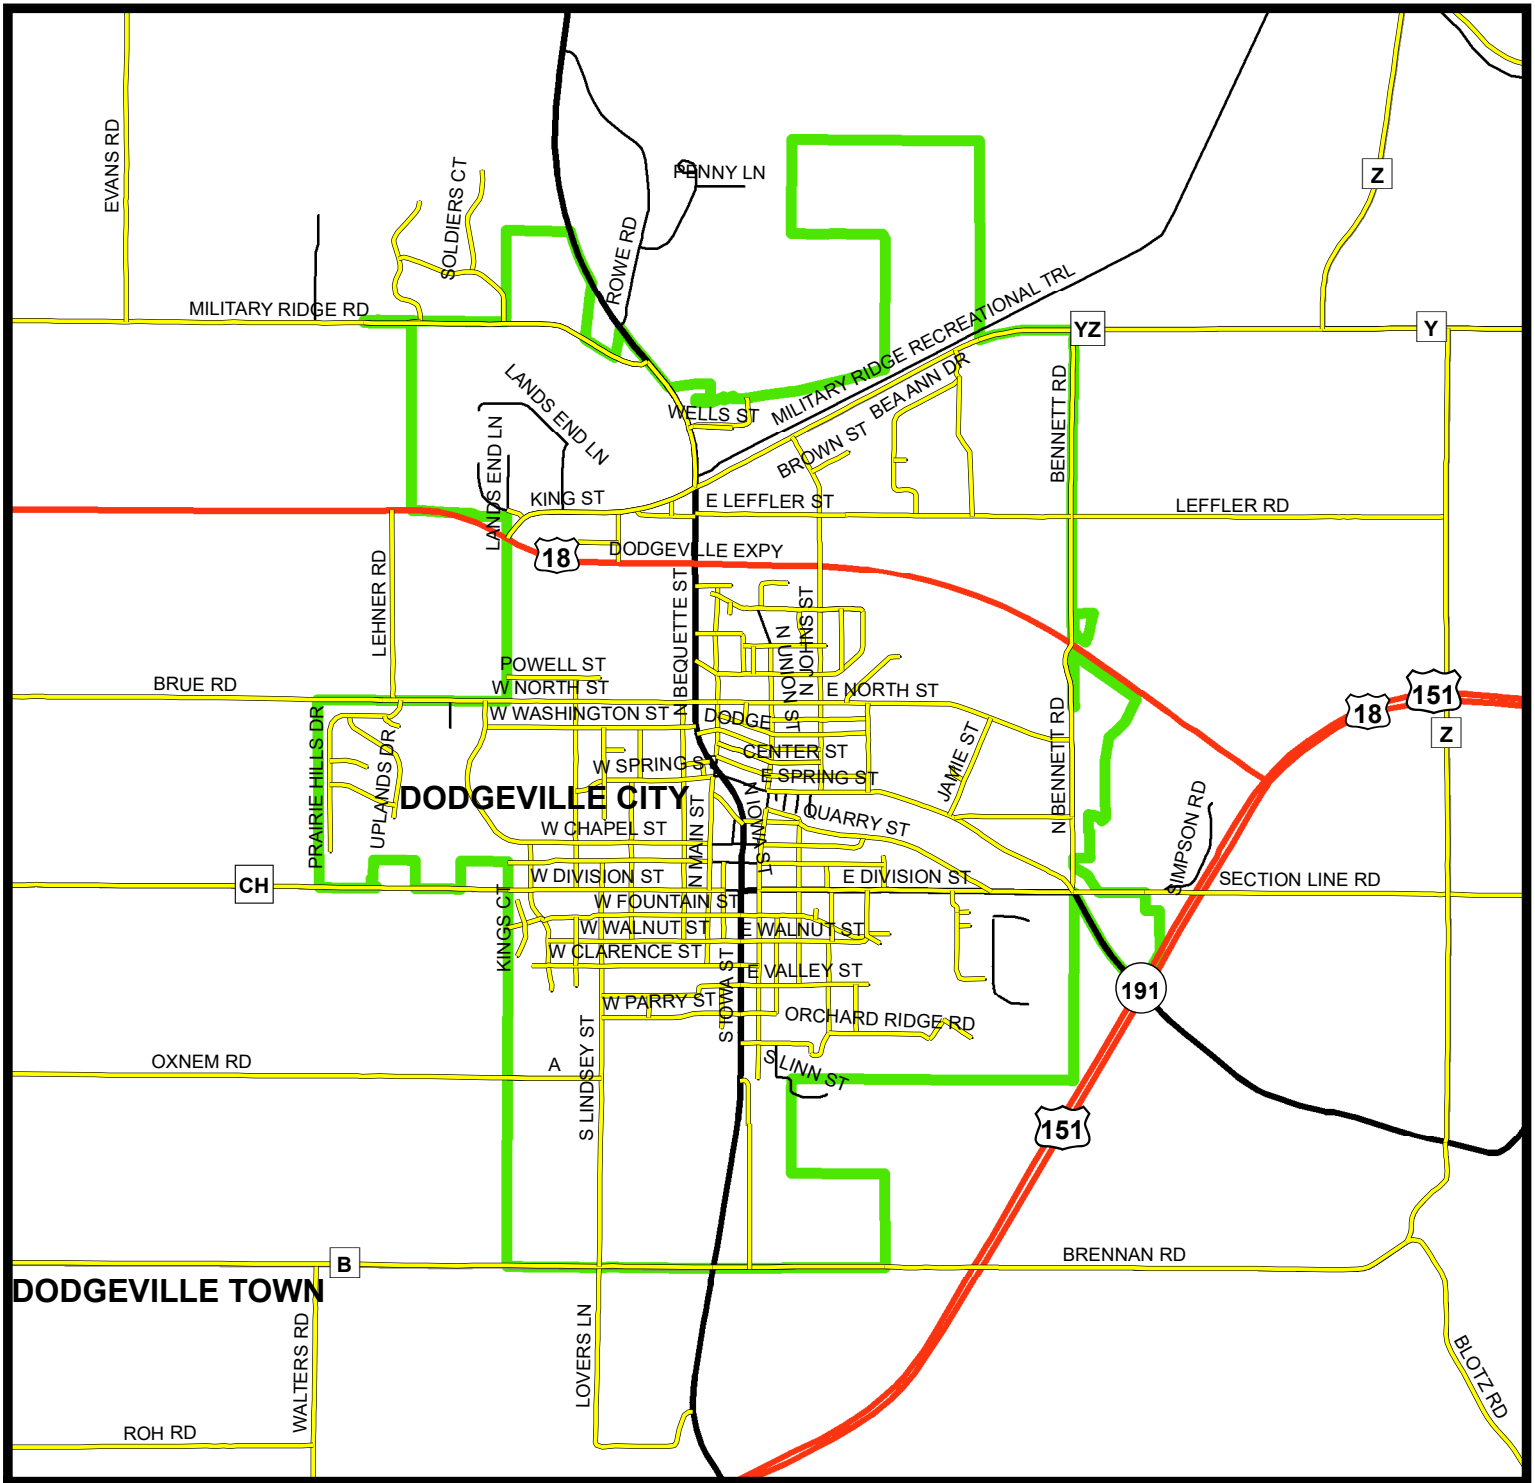

Legend

1. ATV/UTV Routes Based on Municipal/County Ordinance
   - ATV/UTV Trail (Cheese Country Trail)
   - US Highways
   - State Roads
   - County Roads
   - Local Roads
   - Municipal Boundaries
   - Iowa County Boundary
   - Other County Boundaries
   - Municipalities without approved ATV/UTV Routes
2. (Note: No state highways are routes outside of the village/city limits unless specifically noted on these maps)

**City of Dodgeville
Iowa County, WI**

ATV/UTV Routes Map

Date Prepared: 6/20/2022

Sources: Iowa County Highway Commission (2022),
US Census Tigerline Shapefiles (2021)
Iowa County GIS Data (2021)

This map is not a survey of the actual boundary of any property this map depicts. This map is not a legally recorded map and is not intended to be one. SWWRPC is not responsible for any inaccuracies herein contained.